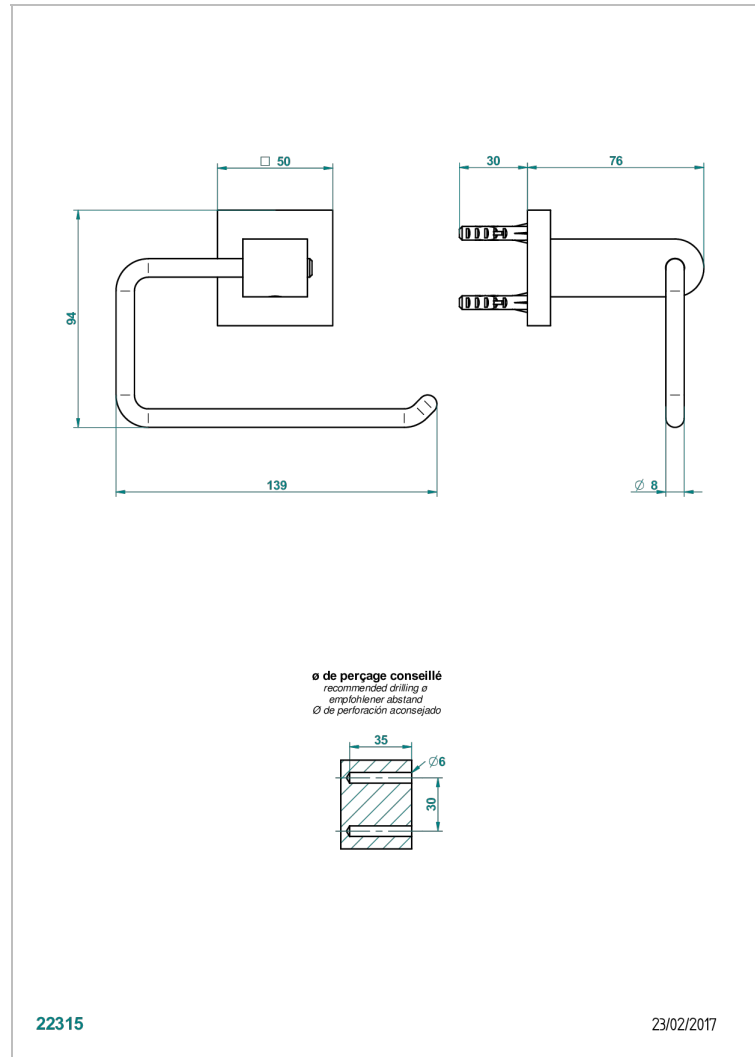

PROFIL LALIQUE CLEAR CRYSTAL WITH LEVER

A6H-538A

Wall mounted WC paper holder without cover

THG[®]
PARIS

CHARACTERISTIC

- Profil Lalique Clear crystal with lever
- Wall mounted WC paper holder without cover