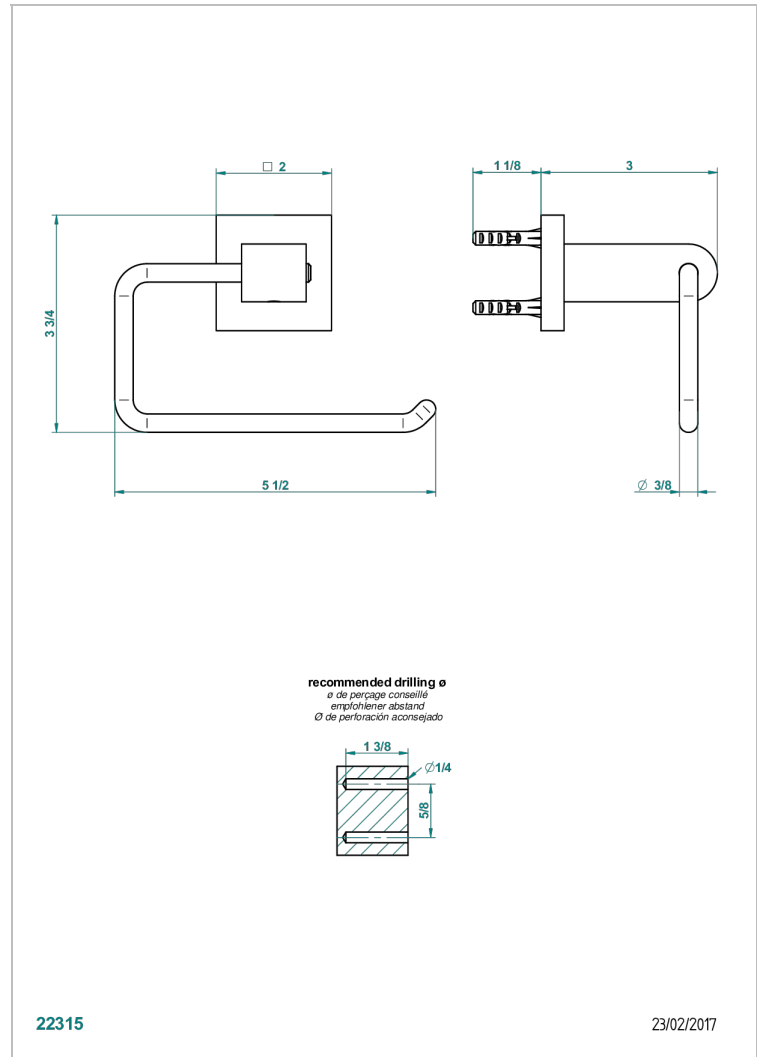

PROFIL LALIQUE CLEAR CRYSTAL WITH LEVER

A6H-538A

Wall mounted WC paper holder without cover

THG[®]
PARIS

CHARACTERISTIC

- Profil Lalique Clear crystal with lever
- Wall mounted WC paper holder without cover