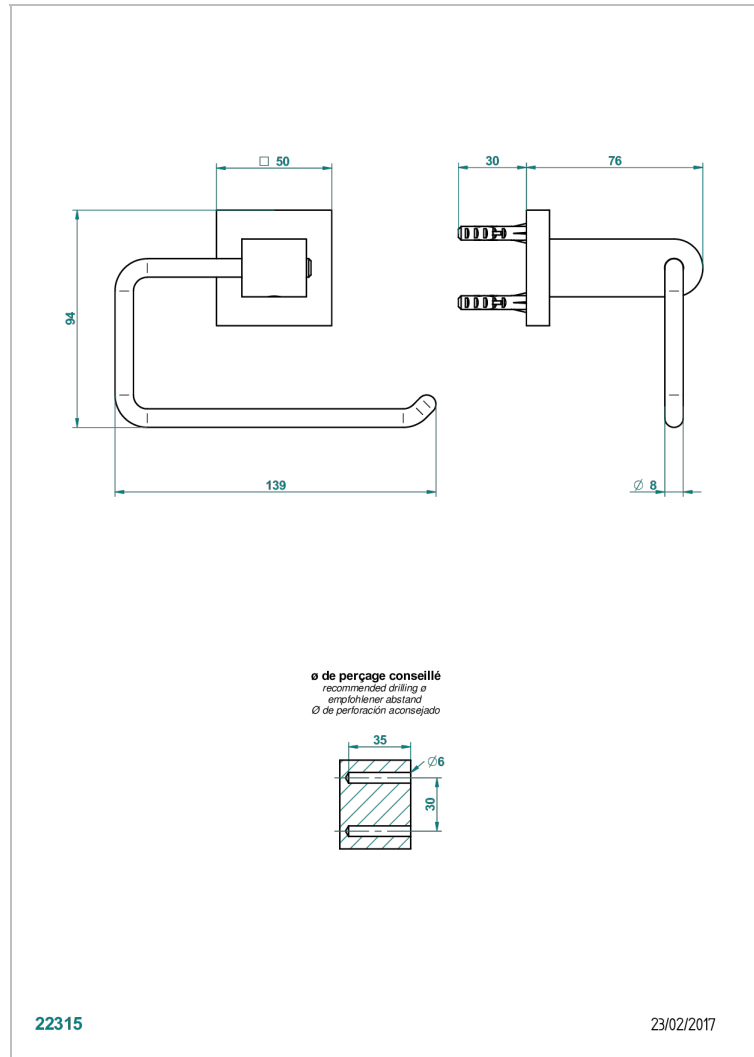

PROFIL LALIQUE CLEAR CRYSTAL

A6G-538A

Toilet paper holder, single mount without cover

THG[®]
PARIS

CHARACTERISTIC

- Profil Lalique Clear crystal
- Toilet paper holder, single mount without cover

AVAILABLE FINITIONS