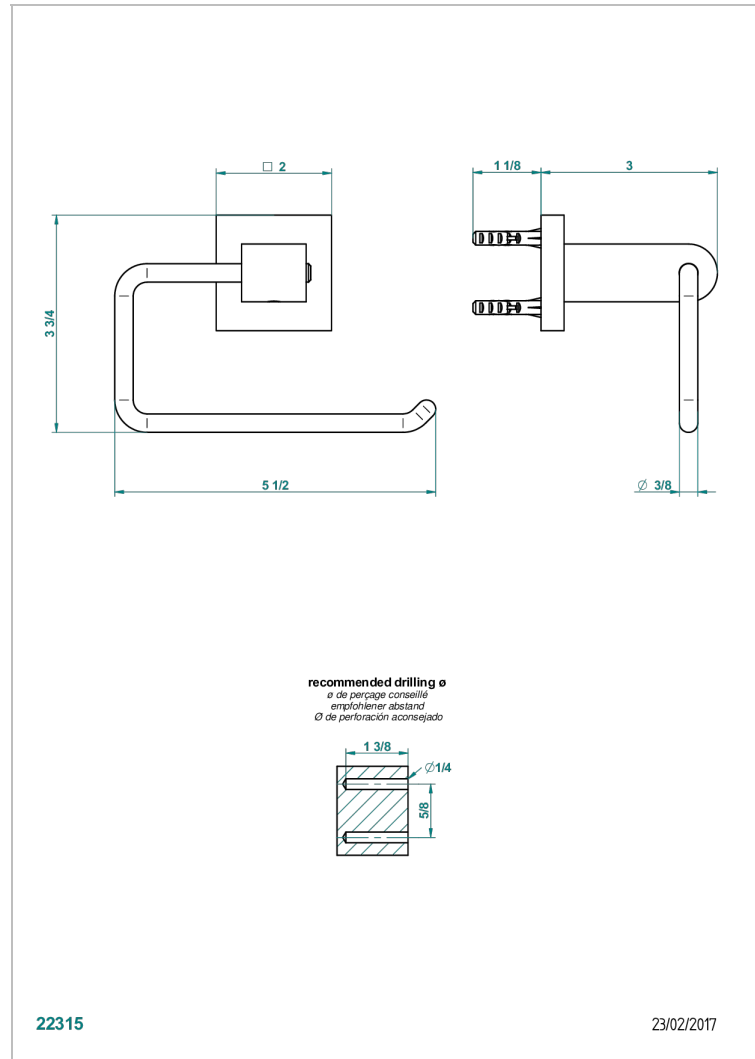

PROFIL LALIQUE CLEAR CRYSTAL

A6G-538A

Toilet paper holder, single mount without cover

22315

23/02/2017

CHARACTERISTIC

- Profil Lalique Clear crystal
- Toilet paper holder, single mount without cover

AVAILABLE FINITIONS