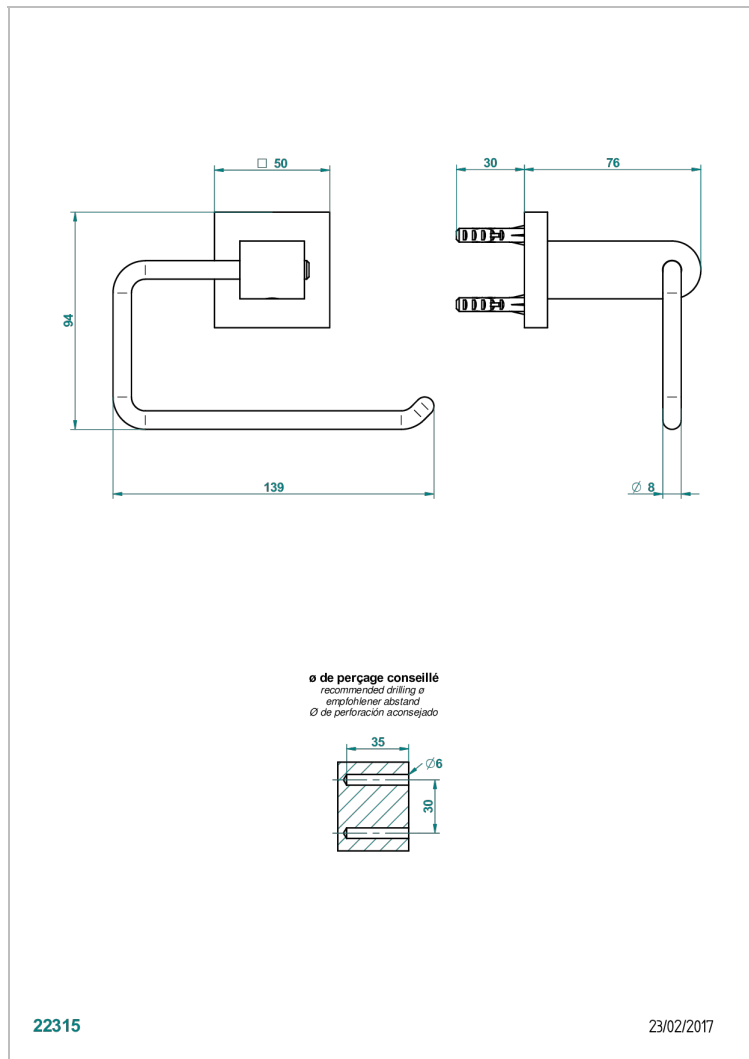

PROFIL LALIQUE CLEAR CRYSTAL

A6G-538A

Wall mounted WC paper holder without cover

THG[®]
PARIS

CHARACTERISTIC

- Profil Lalique Clear crystal
- Wall mounted WC paper holder without cover

AVAILABLE FINITIONS

Antique nickel - H28
Black ceram - D30
Blush PVD - H62
Brass color PVD - H49
Brown bronze color PVD - F33
Gold color PVD - H52