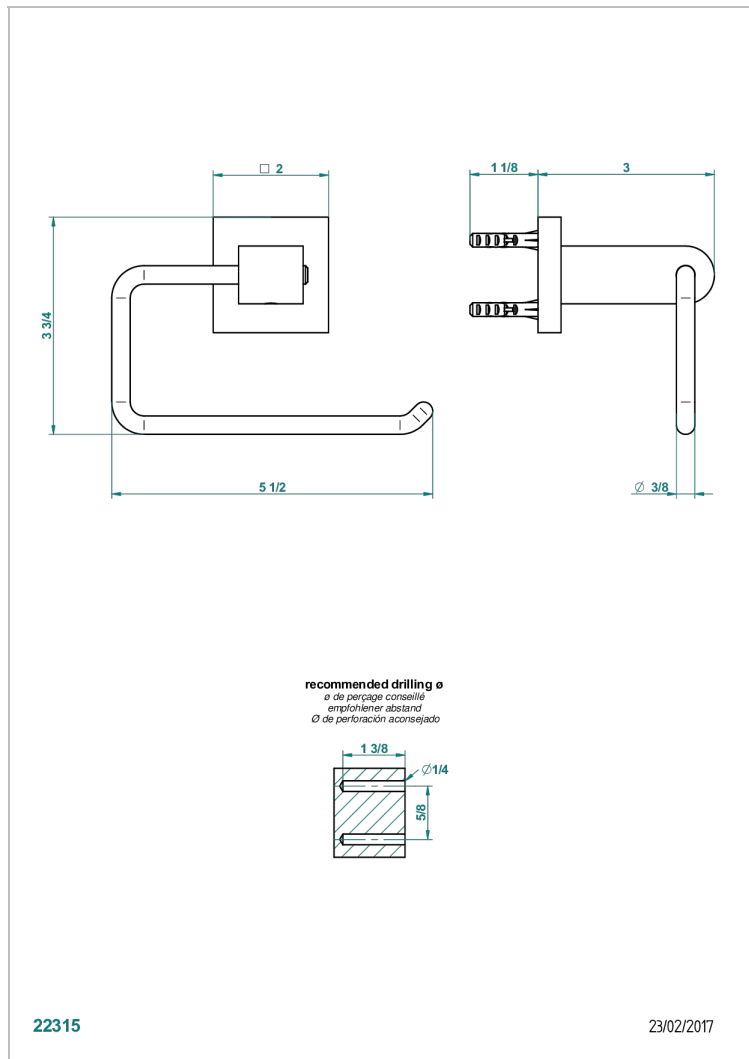

PROFIL LALIQUE CLEAR CRYSTAL

A6G-538A

Wall mounted WC paper holder without cover

THG[®]
PARIS

CHARACTERISTIC

- Profil Lalique Clear crystal
- Wall mounted WC paper holder without cover

AVAILABLE FINITIONS

Antique nickel - H28
Black ceram - D30
Blush PVD - H62
Brass color PVD - H49
Brown bronze color PVD - F33
Gold color PVD - H52