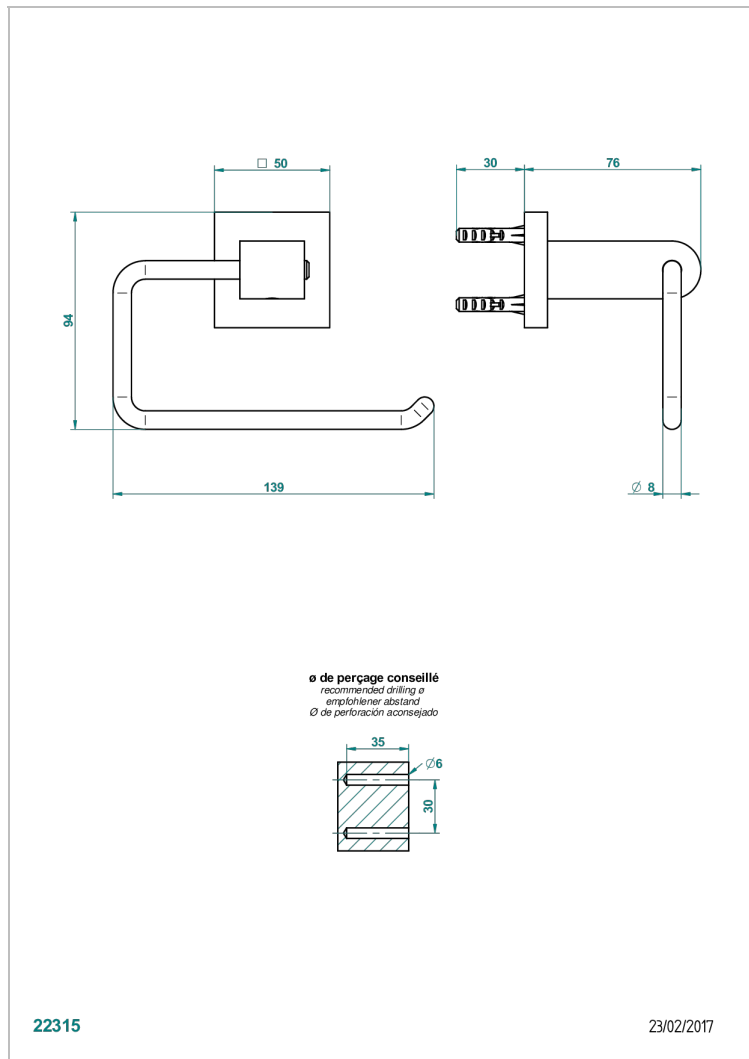

# PROFIL LALIQUE CLEAR CRYSTAL

A6G-538A

Wall mounted WC paper holder without cover

THG<sup>®</sup>  
PARIS

## CHARACTERISTIC

- Profil Lalique Clear crystal
- Wall mounted WC paper holder without cover