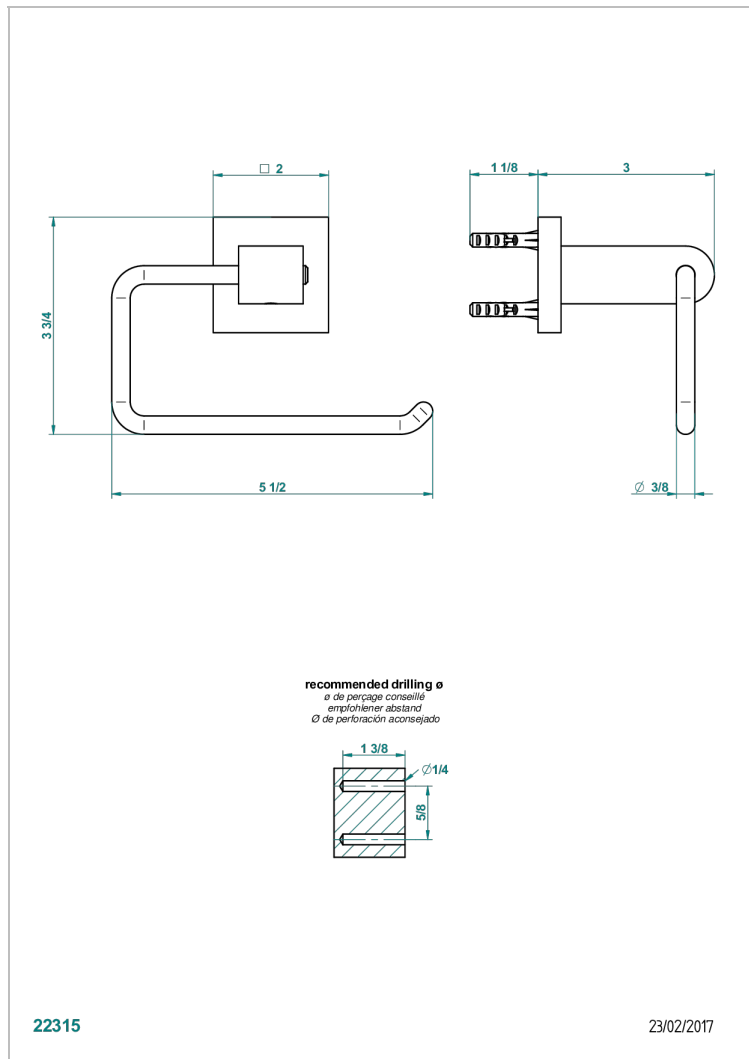

# PROFIL LALIQUE CLEAR CRYSTAL

A6G-538A

Wall mounted WC paper holder without cover

THG<sup>®</sup>  
PARIS

## CHARACTERISTIC

- Profil Lalique Clear crystal
- Wall mounted WC paper holder without cover