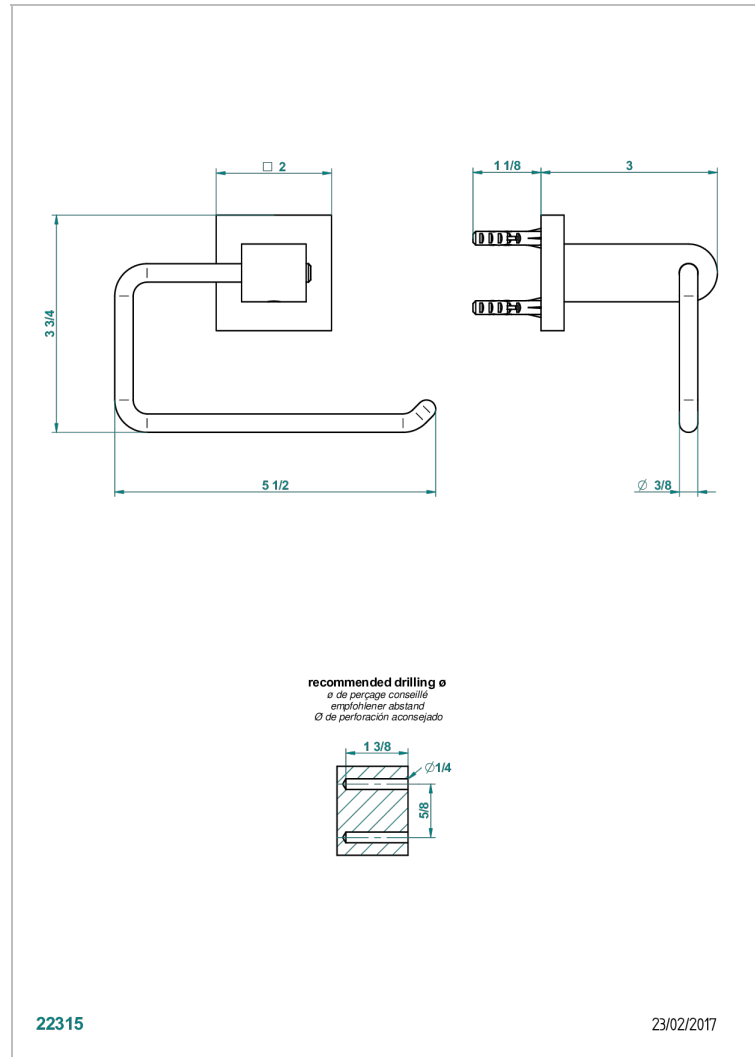

# PROFIL METAL WITH LEVER HANDLES

A6B-538A

Toilet paper holder, single mount without cover

THG<sup>®</sup>  
PARIS

## CHARACTERISTIC

- Profil Metal with lever handles
- Toilet paper holder, single mount without cover