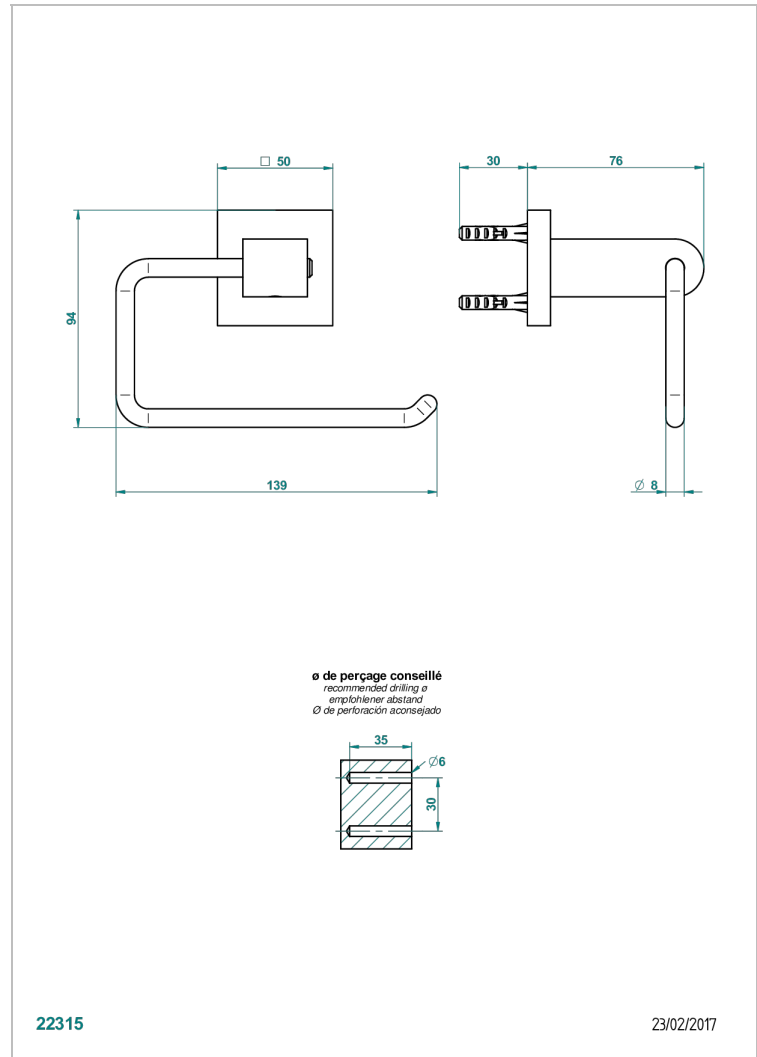

PROFIL METAL WITH LEVER

A6B-538A

Wall mounted WC paper holder without cover

THG[®]
PARIS

22315

23/02/2017

CHARACTERISTIC

- Profil Metal with lever
- Wall mounted WC paper holder without cover