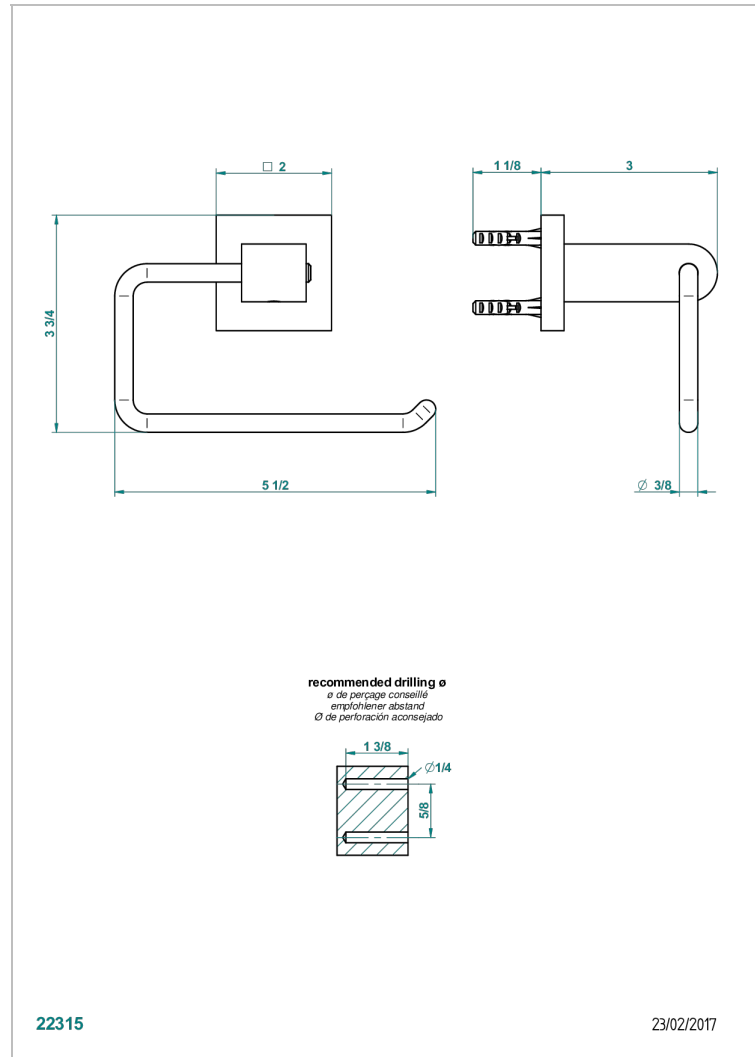

PROFIL METAL WITH LEVER

A6B-538A

Wall mounted WC paper holder without cover

THG[®]
PARIS

CHARACTERISTIC

- Profil Metal with lever
- Wall mounted WC paper holder without cover

AVAILABLE FINITIONS

Antique nickel - H28
Black ceram - D30
Blush PVD - H62
Brass color PVD - H49
Brown bronze color PVD - F33
Gold color PVD - H52