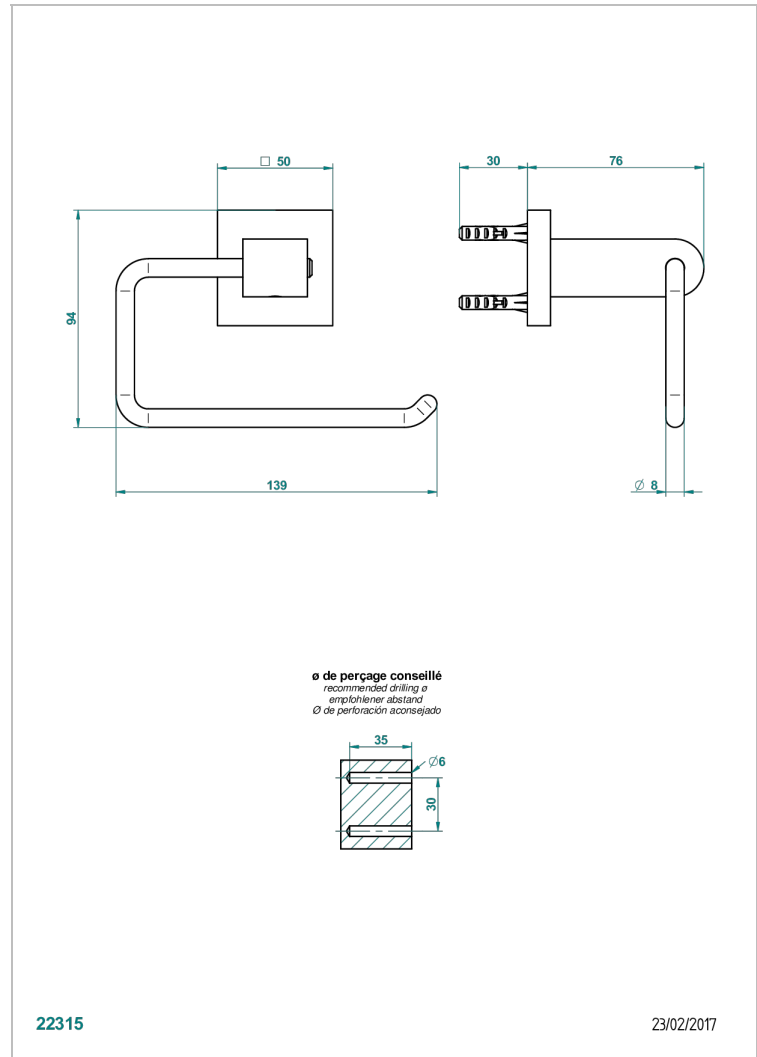

PROFIL METAL WITH LEVER

A6B-538A

Wall mounted WC paper holder without cover

THG[®]
PARIS

CHARACTERISTIC

- Profil Metal with lever
- Wall mounted WC paper holder without cover

AVAILABLE FINITIONS

Antique nickel - H28
Black ceram - D30
Blush PVD - H62
Brass color PVD - H49
Brown bronze color PVD - F33
Gold color PVD - H52