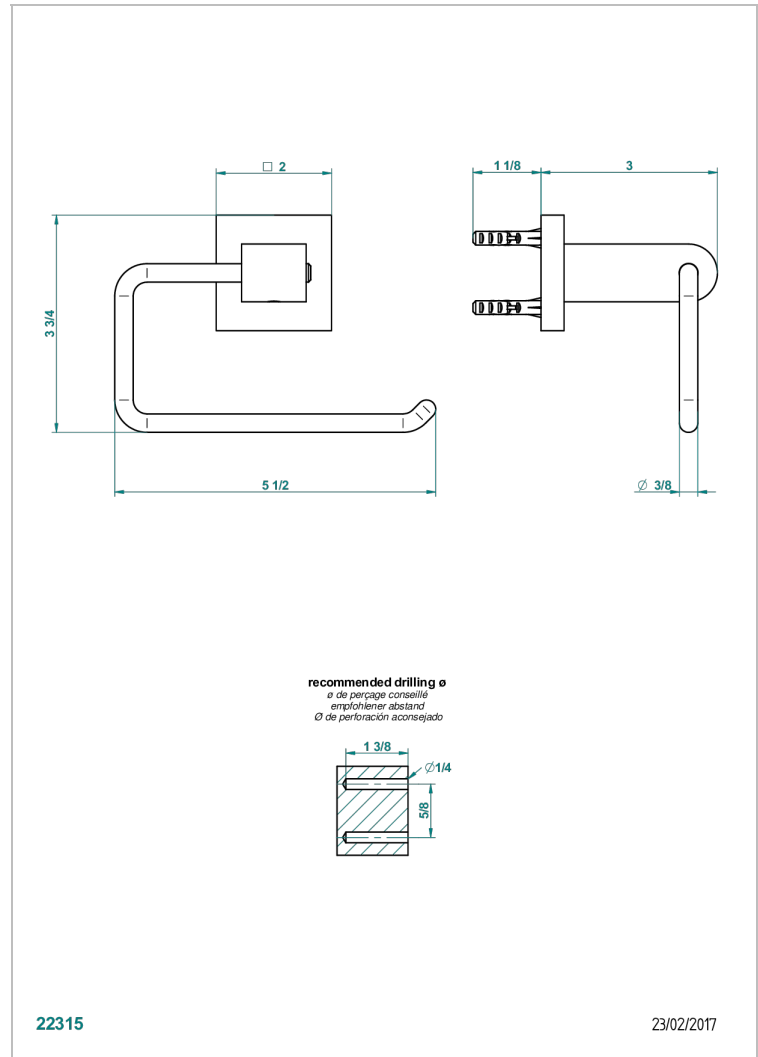

PROFIL METAL WITH LEVER

A6B-538A

Wall mounted WC paper holder without cover

THG[®]
PARIS

CHARACTERISTIC

- Profil Metal with lever
- Wall mounted WC paper holder without cover

AVAILABLE FINITIONS

Antique nickel - H28
Black ceram - D30
Blush PVD - H62
Brass color PVD - H49
Brown bronze color PVD - F33
Gold color PVD - H52