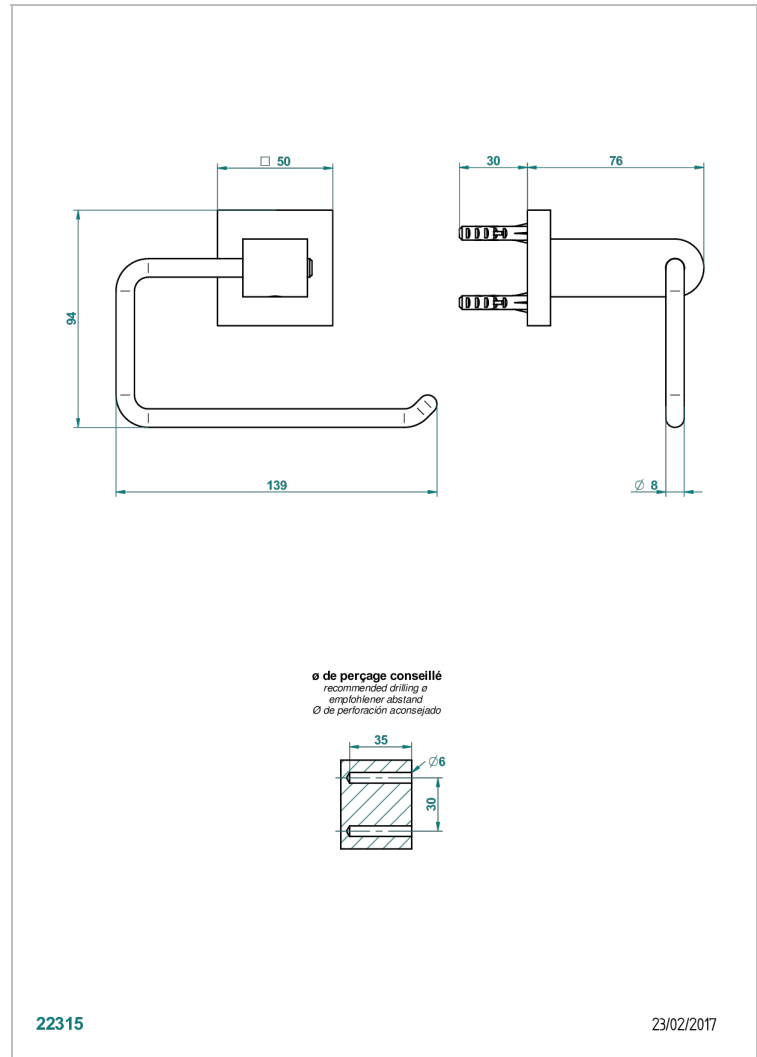

PROFIL METAL

A6A-538A

Toilet paper holder, single mount without cover

THG[®]
PARIS

22315

23/02/2017

CHARACTERISTIC

- Profil Metal
- Toilet paper holder, single mount without cover