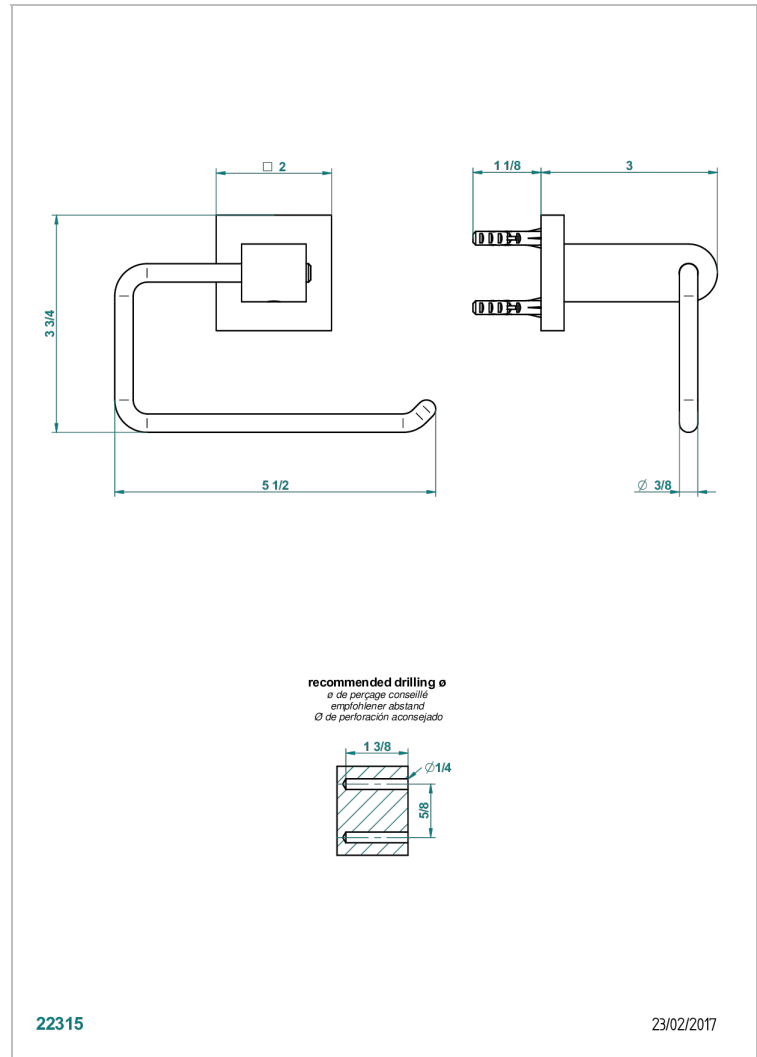

PROFIL METAL

A6A-538A

Toilet paper holder, single mount without cover

THG[®]
PARIS

CHARACTERISTIC

- Profil Metal
- Toilet paper holder, single mount without cover

AVAILABLE FINITIONS

Black ceram - D30
Blush PVD - H62
Brass color PVD - H49
Brown bronze color PVD - F33
Chrome polished - A02
Chrome polished / gold polished - G02