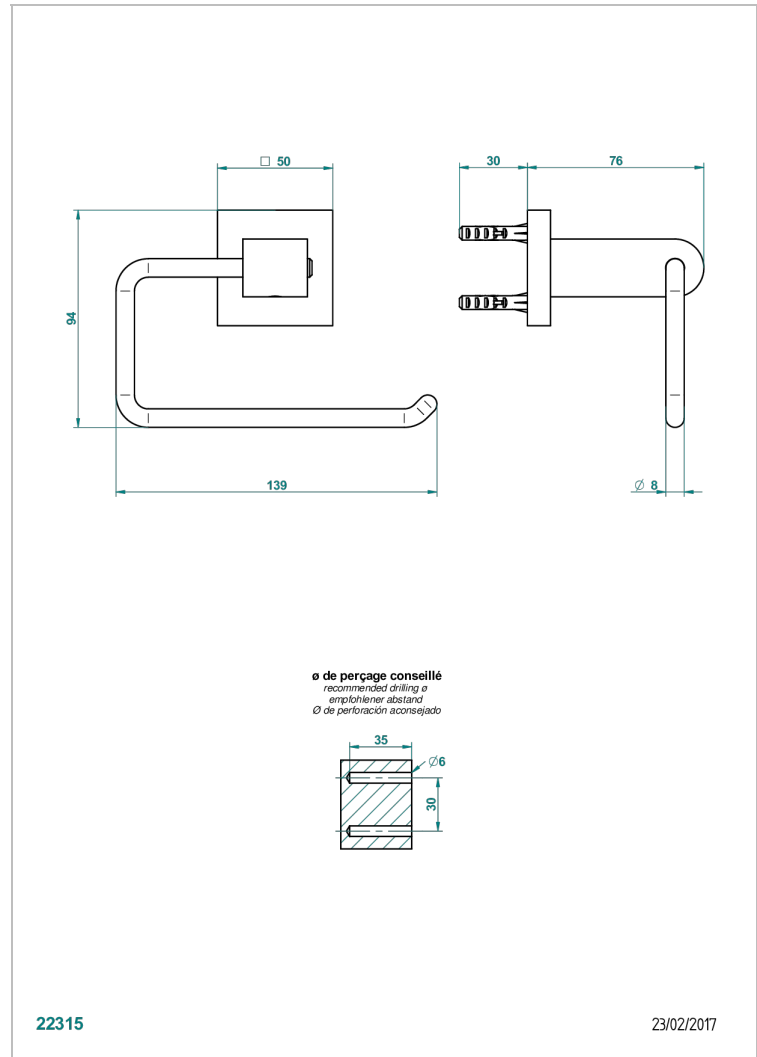

PROFIL METAL

A6A-538A

Wall mounted WC paper holder without cover

THG[®]
PARIS

CHARACTERISTIC

- Profil Metal
- Wall mounted WC paper holder without cover

AVAILABLE FINITIONS

Antique nickel - H28
Black ceram - D30
Blush PVD - H62
Brass color PVD - H49
Brown bronze color PVD - F33
Gold color PVD - H52