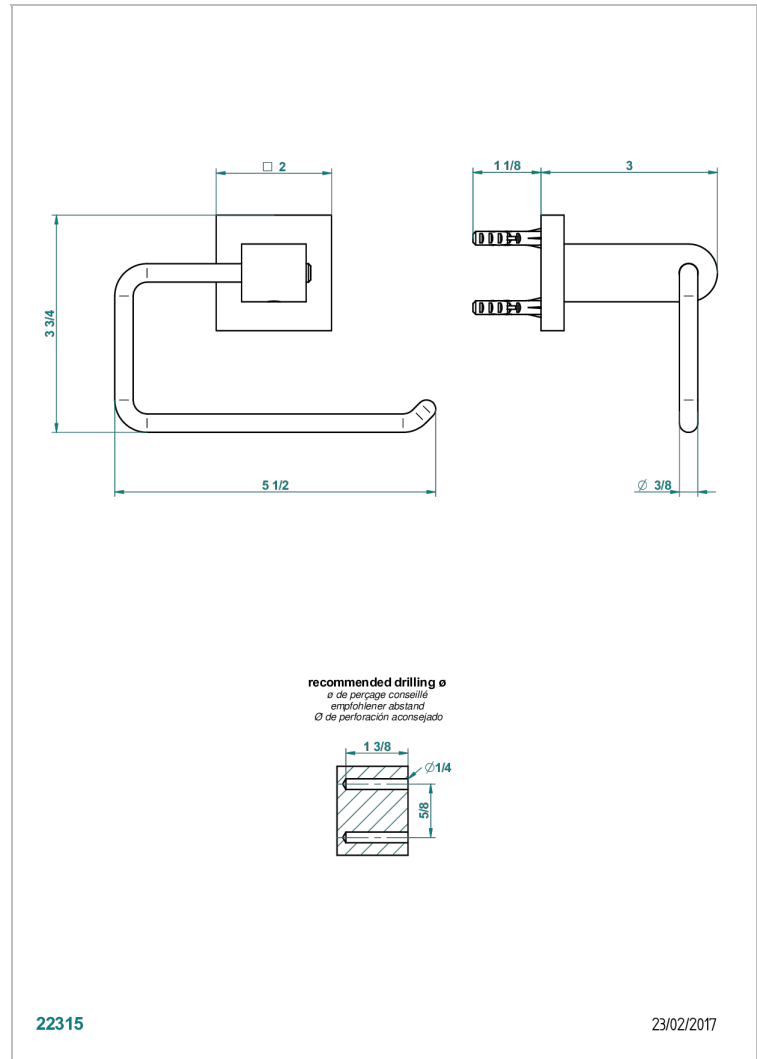

# PROFIL METAL

A6A-538A

Wall mounted WC paper holder without cover

THG<sup>®</sup>  
PARIS

## CHARACTERISTIC

- Profil Metal
- Wall mounted WC paper holder without cover