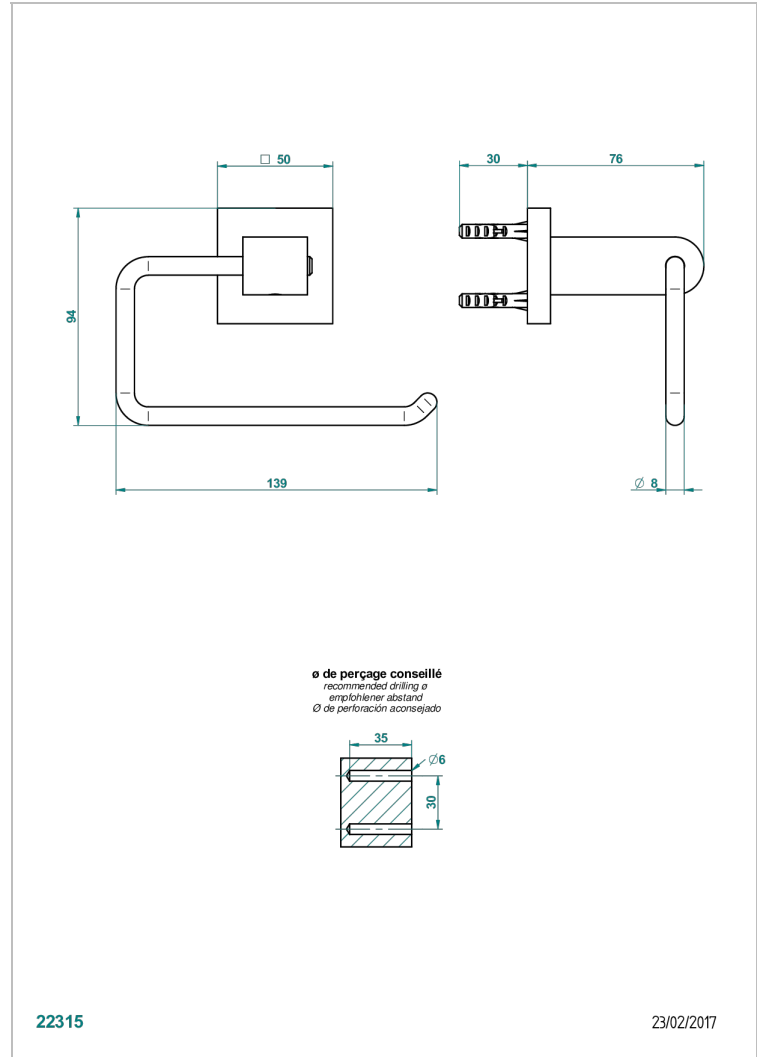

PROFIL METAL

A6A-538A

Wall mounted WC paper holder without cover

THG[®]
PARIS

CHARACTERISTIC

- Profil Metal
- Wall mounted WC paper holder without cover

AVAILABLE FINITIONS

Antique nickel - H28
Black ceram - D30
Blush PVD - H62
Brass color PVD - H49
Brown bronze color PVD - F33
Gold color PVD - H52