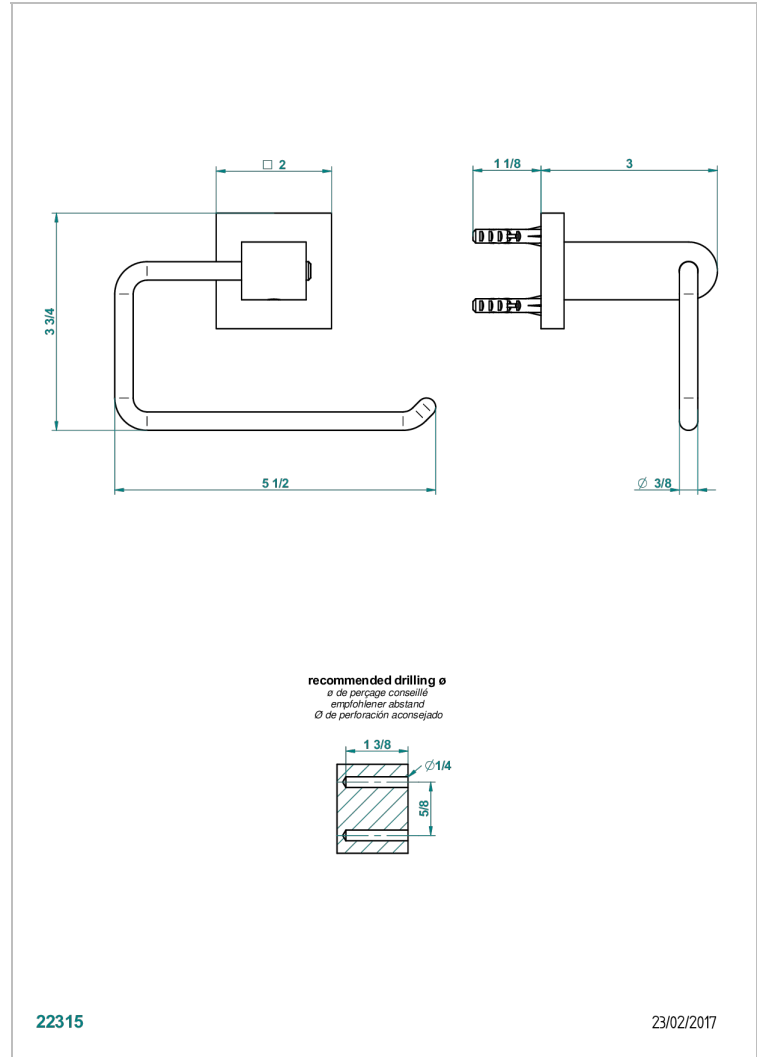

PROFIL METAL

A6A-538A

Wall mounted WC paper holder without cover

THG[®]
PARIS

22315

23/02/2017

CHARACTERISTIC

- Profil Metal
- Wall mounted WC paper holder without cover