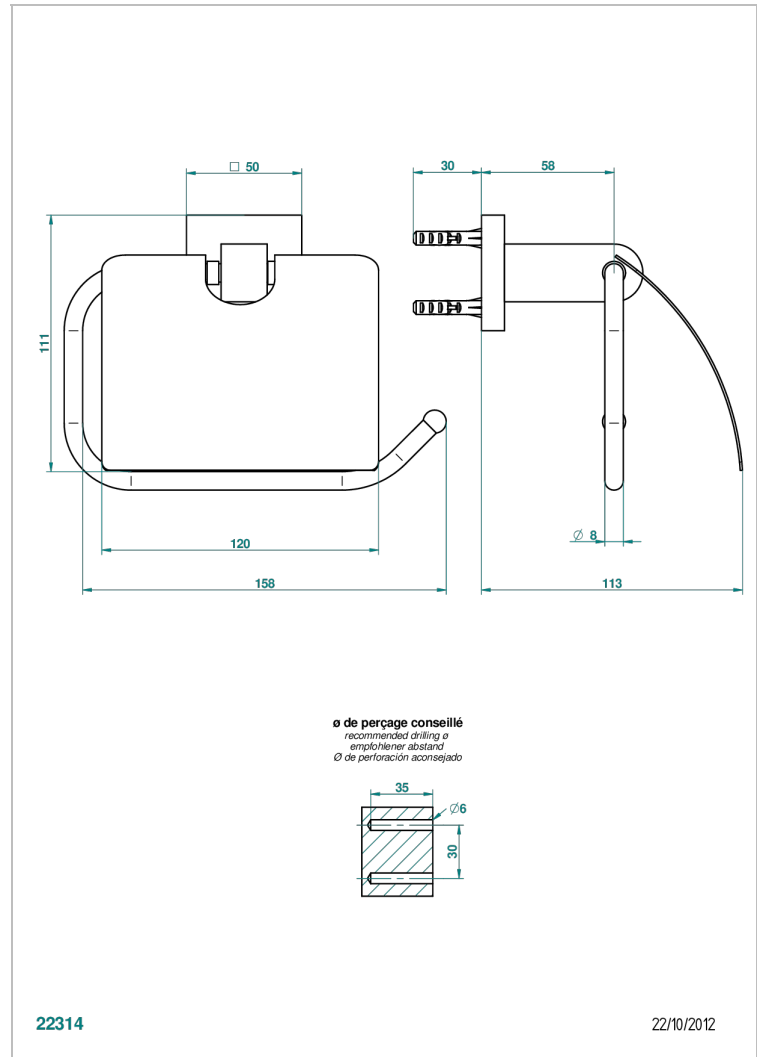

# PROFIL BLACK ONYX

A6N-538AC

Toilet paper holder, single mount with cover

THG<sup>®</sup>  
PARIS

## CHARACTERISTIC

- Profil Black Onyx
- Toilet paper holder, single mount with cover