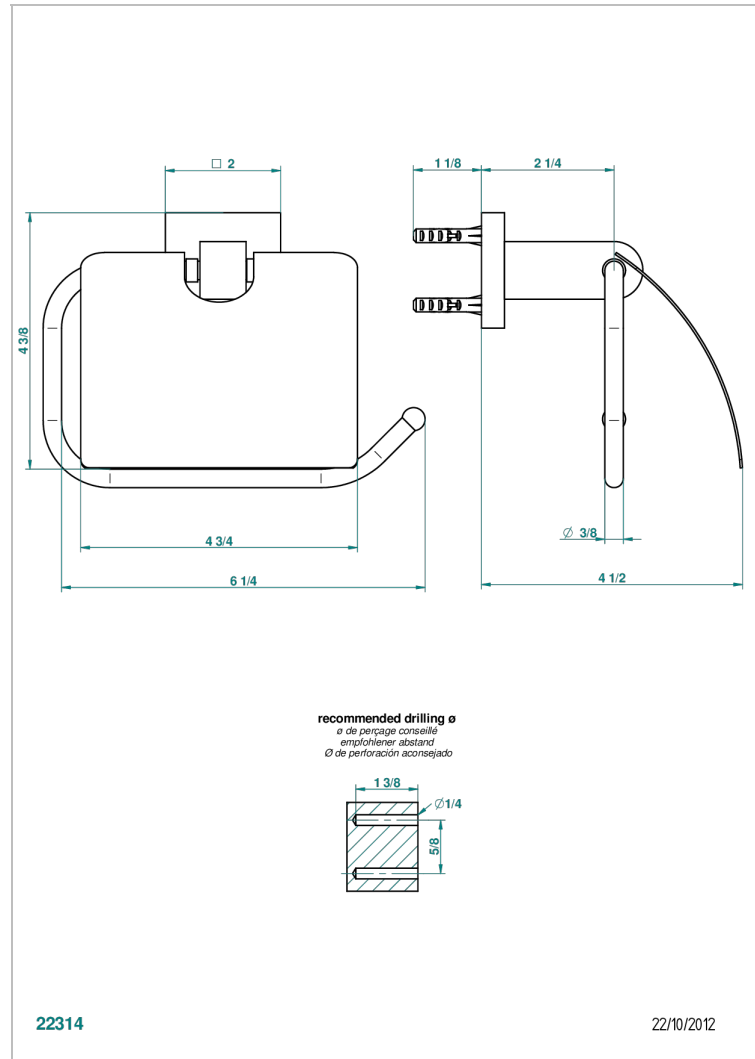

PROFIL BLACK ONYX

A6N-538AC

Toilet paper holder, single mount with cover

CHARACTERISTIC

- Profil Black Onyx
- Toilet paper holder, single mount with cover

AVAILABLE FINITIONS

Black ceram - D30
Blush PVD - H62
Brass color PVD - H49
Brown bronze color PVD - F33
Chrome polished - A02
Chrome polished / gold polished - G02