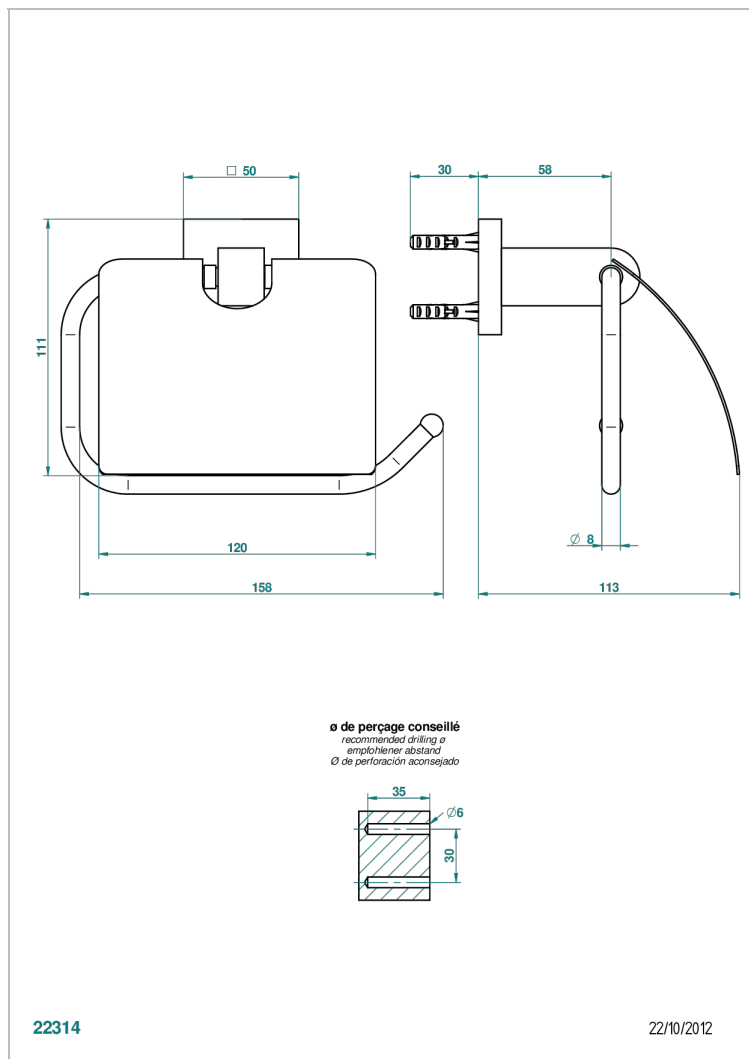

PROFIL LALIQUE CLEAR CRYSTAL WITH LEVER HANDLES

A6H-538AC

Toilet paper holder, single mount with cover

CHARACTERISTIC

- Profil Lalique Clear crystal with lever handles
- Toilet paper holder, single mount with cover