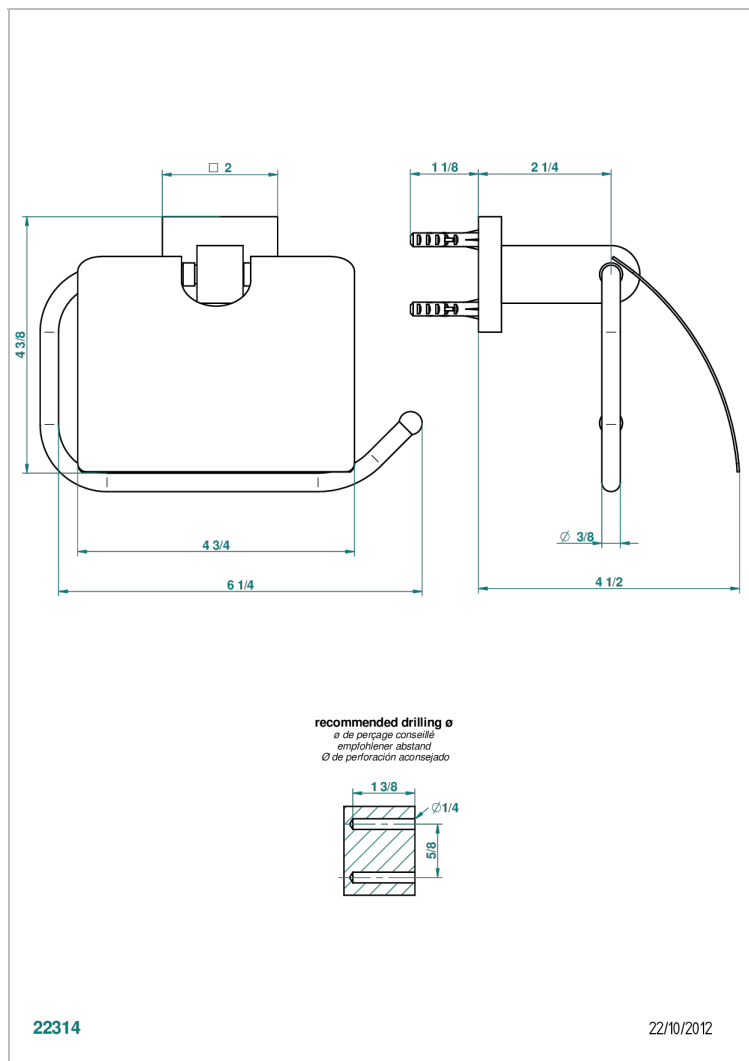

PROFIL LALIQUE CLEAR CRYSTAL WITH LEVER HANDLES

A6H-538AC

Toilet paper holder, single mount with cover

CHARACTERISTIC

- Profil Lalique Clear crystal with lever handles
- Toilet paper holder, single mount with cover