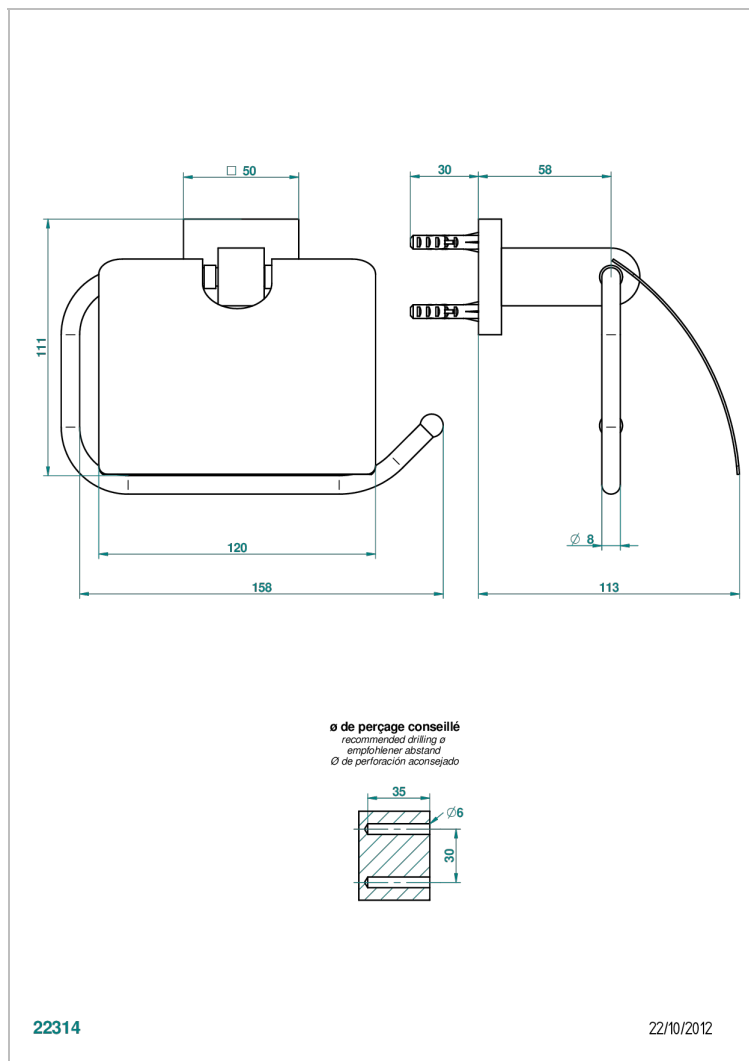

PROFIL LALIQUE CLEAR CRYSTAL WITH LEVER

A6H-538AC

Wall mounted WC paper holder with cover

CHARACTERISTIC

- Profil Lalique Clear crystal with lever
- Wall mounted WC paper holder with cover

AVAILABLE FINITIONS