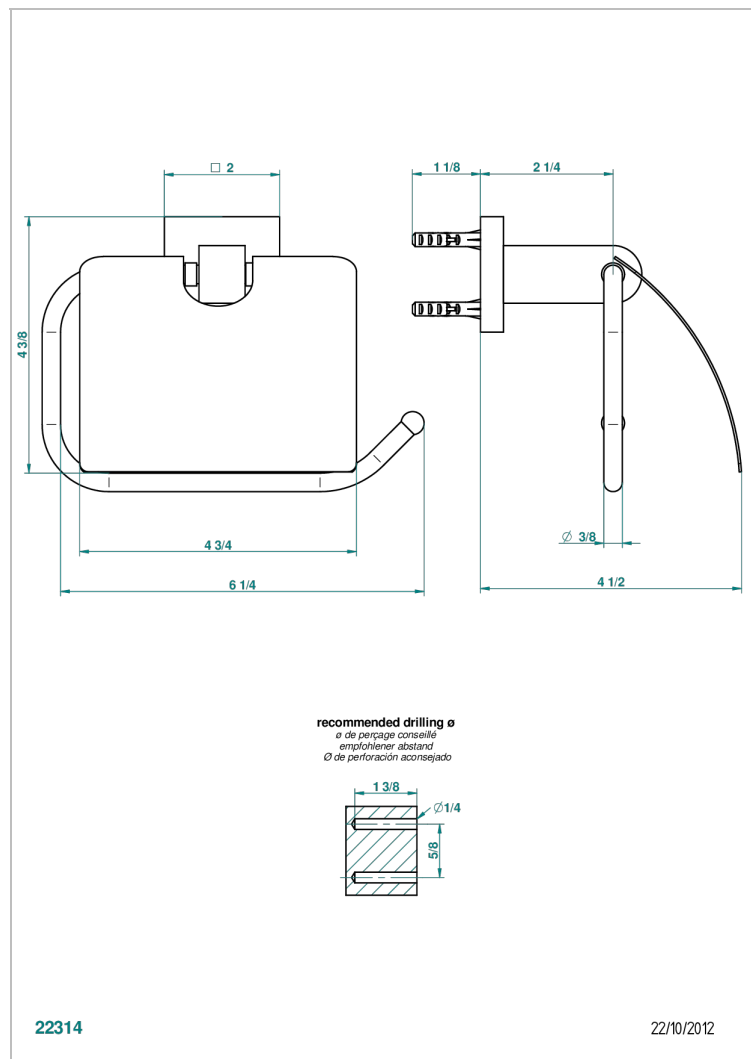

# PROFIL LALIQUE CLEAR CRYSTAL WITH LEVER

A6H-538AC

Wall mounted WC paper holder with cover

## CHARACTERISTIC

- Profil Lalique Clear crystal with lever
- Wall mounted WC paper holder with cover