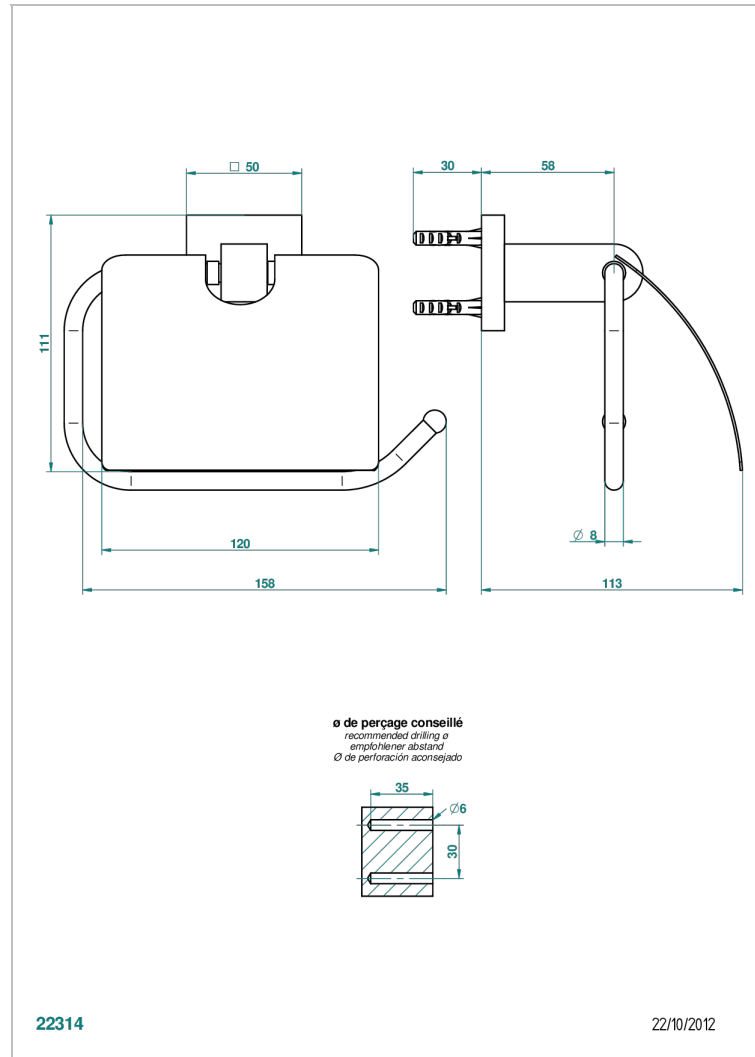

# PROFIL LALIQUE CLEAR CRYSTAL

A6G-538AC

THG<sup>®</sup>  
PARIS

Toilet paper holder, single mount with cover

22314

22/10/2012

## CHARACTERISTIC

- Profil Lalique Clear crystal
- Toilet paper holder, single mount with cover