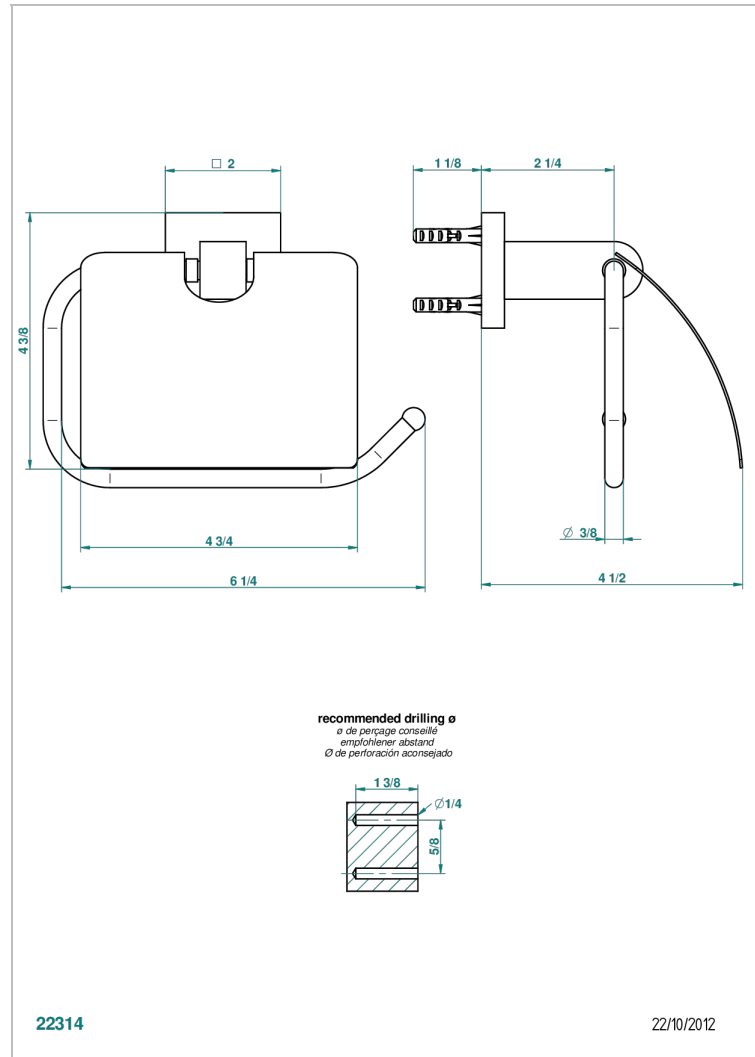

PROFIL LALIQUE CLEAR CRYSTAL

A6G-538AC

THG[®]
PARIS

Toilet paper holder, single mount with cover

CHARACTERISTIC

- Profil Lalique Clear crystal
- Toilet paper holder, single mount with cover

AVAILABLE FINITIONS