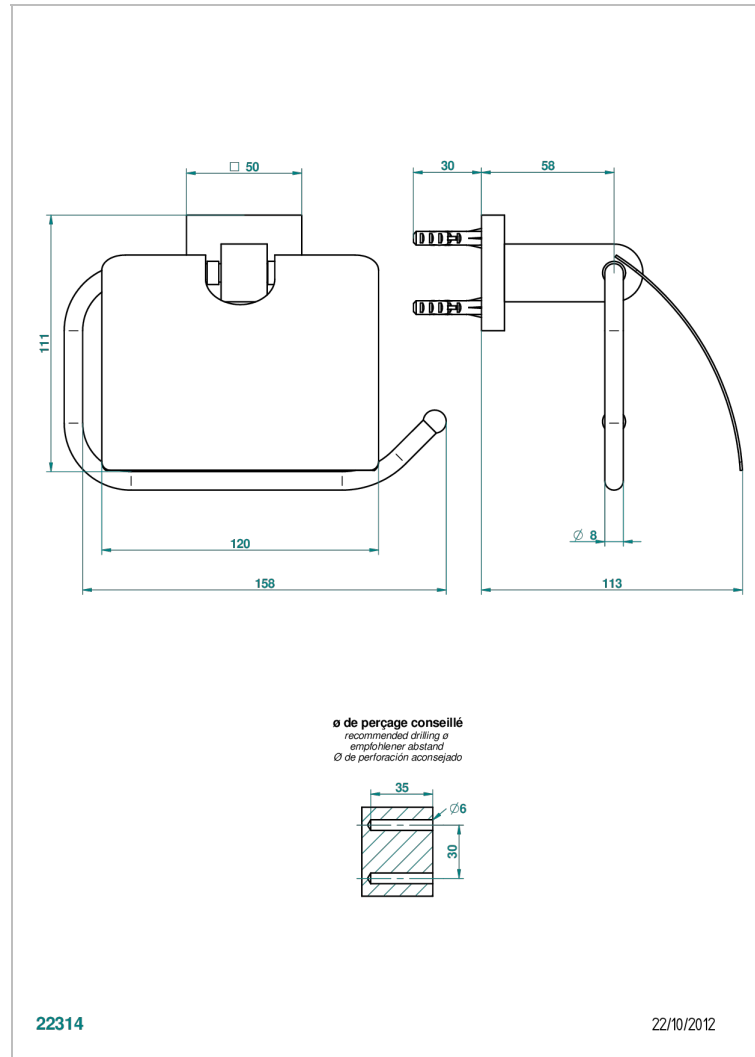

# PROFIL METAL WITH LEVER HANDLES

A6B-538AC

Toilet paper holder, single mount with cover

THG<sup>®</sup>  
PARIS

## CHARACTERISTIC

- Profil Metal with lever handles
- Toilet paper holder, single mount with cover