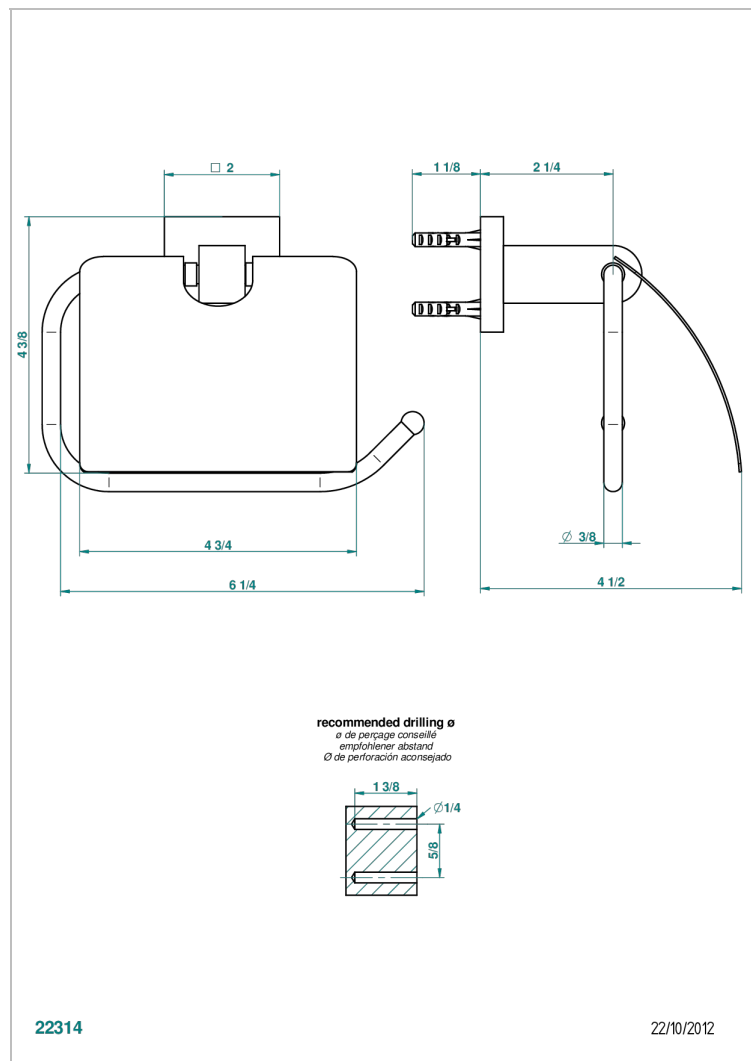

PROFIL METAL WITH LEVER HANDLES

A6B-538AC

Toilet paper holder, single mount with cover

CHARACTERISTIC

- Profil Metal with lever handles
- Toilet paper holder, single mount with cover

AVAILABLE FINITIONS

Black ceram - D30
 Blush PVD - H62
 Brass color PVD - H49
 Brown bronze color PVD - F33
 Chrome polished - A02
 Chrome polished / gold polished - G02