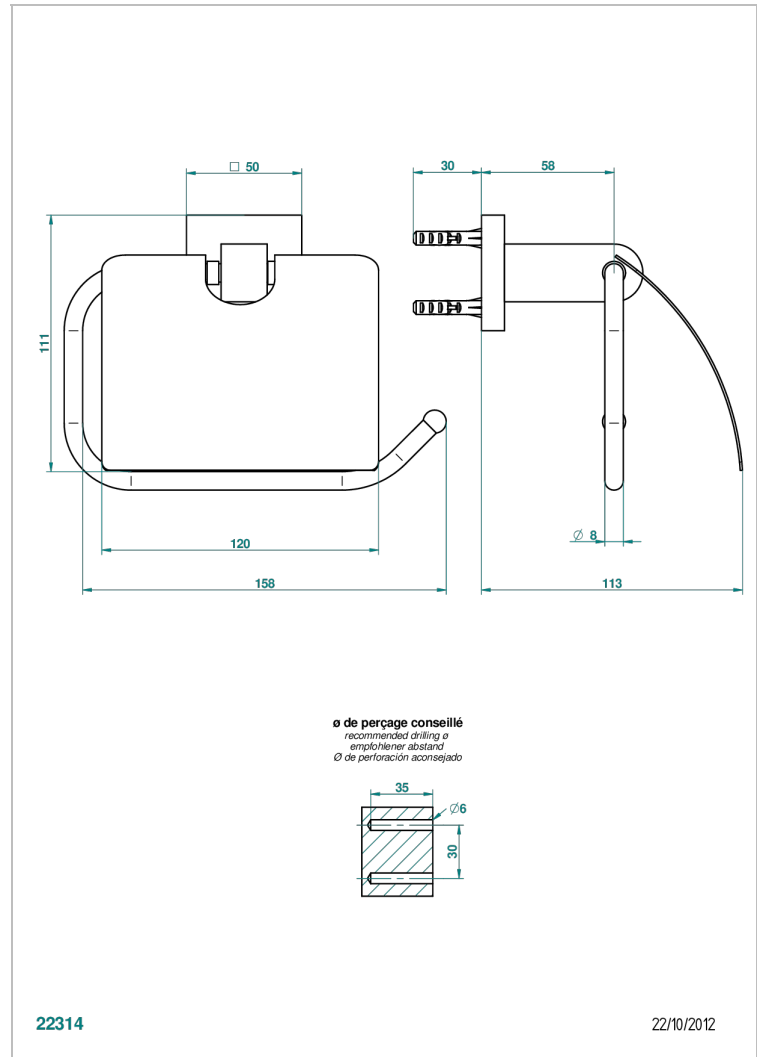

PROFIL METAL

A6A-538AC

Toilet paper holder, single mount with cover

THG[®]
PARIS

CHARACTERISTIC

- Profil Metal
- Toilet paper holder, single mount with cover

AVAILABLE FINITIONS

Black ceram - D30
Blush PVD - H62
Brass color PVD - H49
Brown bronze color PVD - F33
Chrome polished - A02
Chrome polished / gold polished - G02