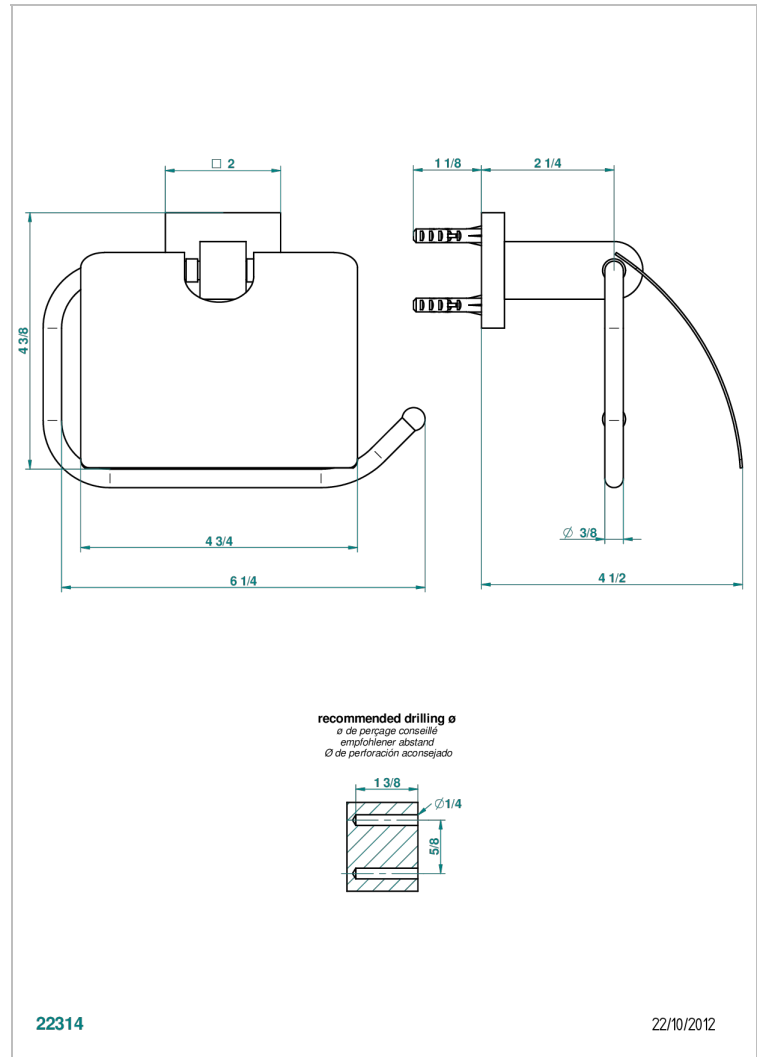

# PROFIL METAL

A6A-538AC

Toilet paper holder, single mount with cover

## CHARACTERISTIC

- Profil Metal
- Toilet paper holder, single mount with cover