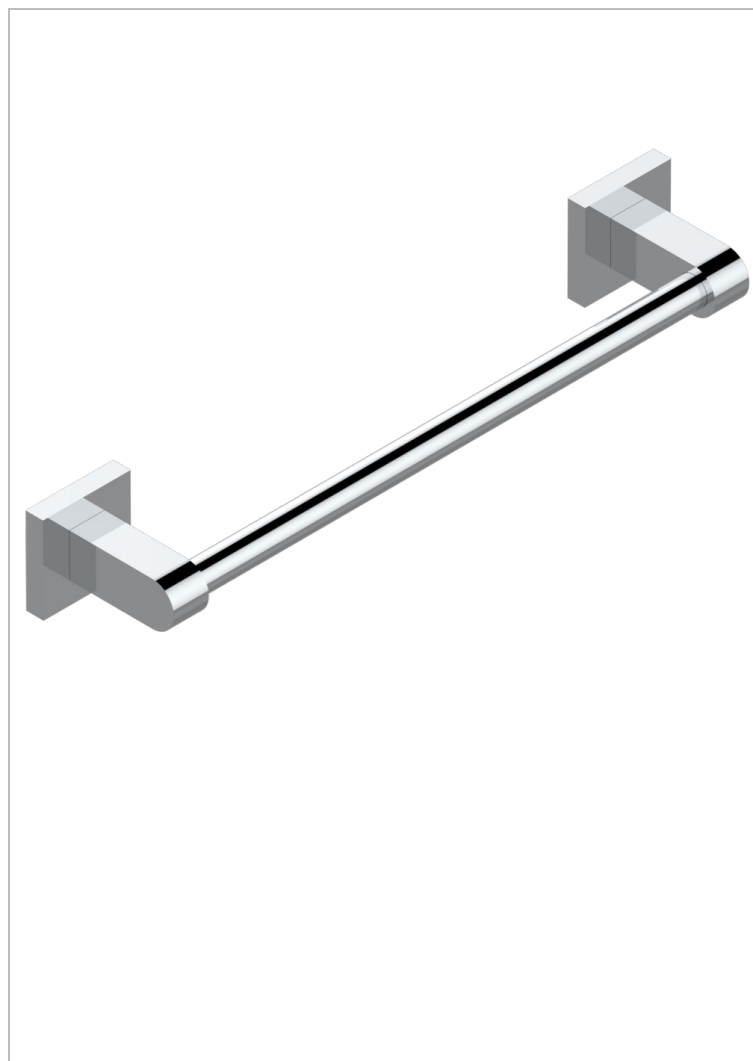

PROFIL BLACK ONYX WITH LEVER HANDLES

A6P-514/30

Towel bar, 12" long

CHARACTERISTIC

- Profil Black Onyx with lever handles
- Towel bar, 12" long

AVAILABLE FINITIONS

Black ceram - D30

Blush PVD - H62