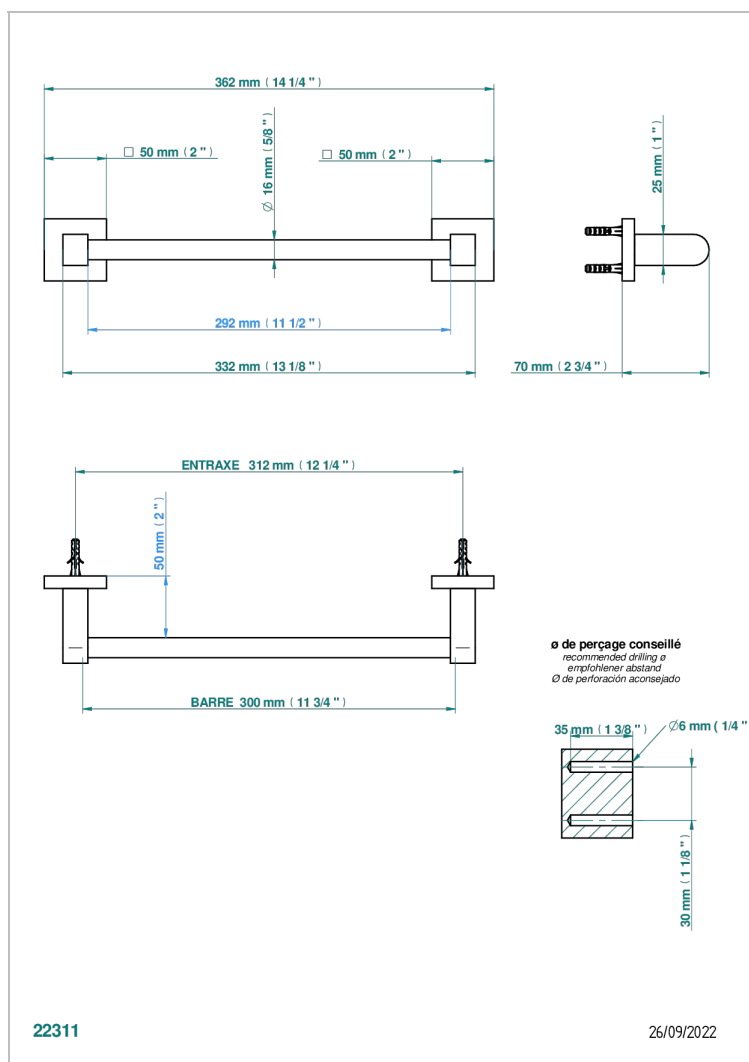

PROFIL BLACK ONYX WITH LEVER HANDLES

A6P-514/30

Towel bar, 12" long

CHARACTERISTIC

- Profil Black Onyx with lever handles
- Towel bar, 12" long

AVAILABLE FINITIONS

Black ceram - D30

Blush PVD - H62