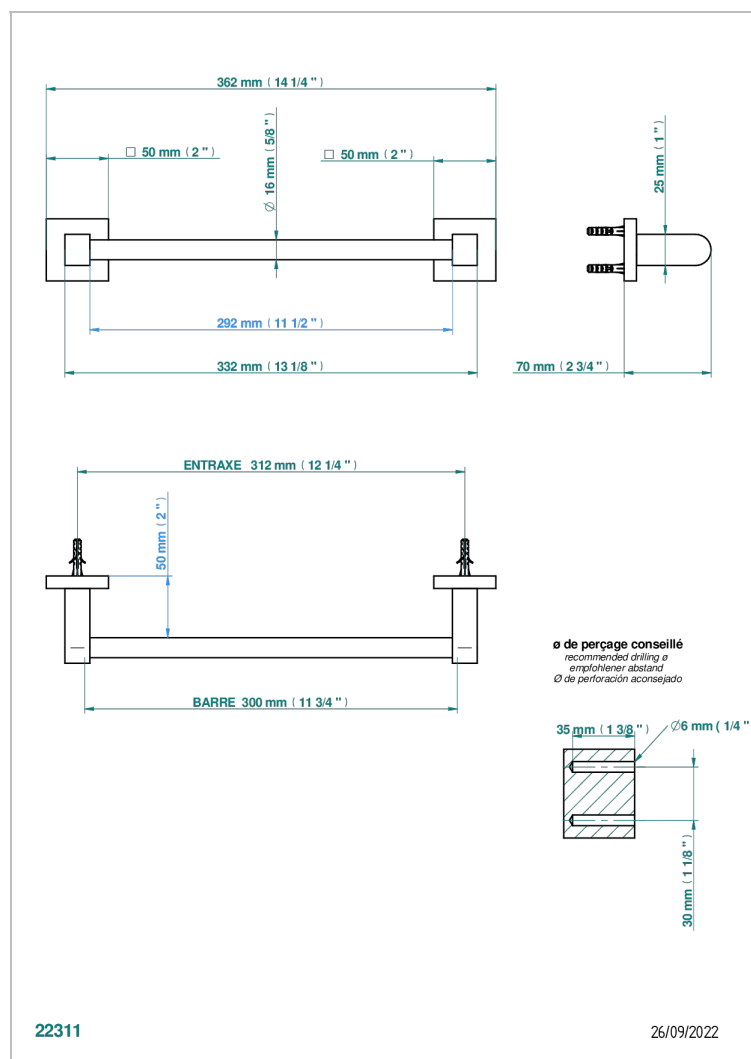

PROFIL BLACK ONYX WITH LEVER

A6P-514/30

Towel bar, 12" long

CHARACTERISTIC

- Profil Black Onyx with lever
- Towel bar, 12" long

AVAILABLE FINITIONS

Antique nickel - H28
Black ceram - D30
Blush PVD - H62
Brass color PVD - H49
Brown bronze color PVD - F33
Gold color PVD - H52