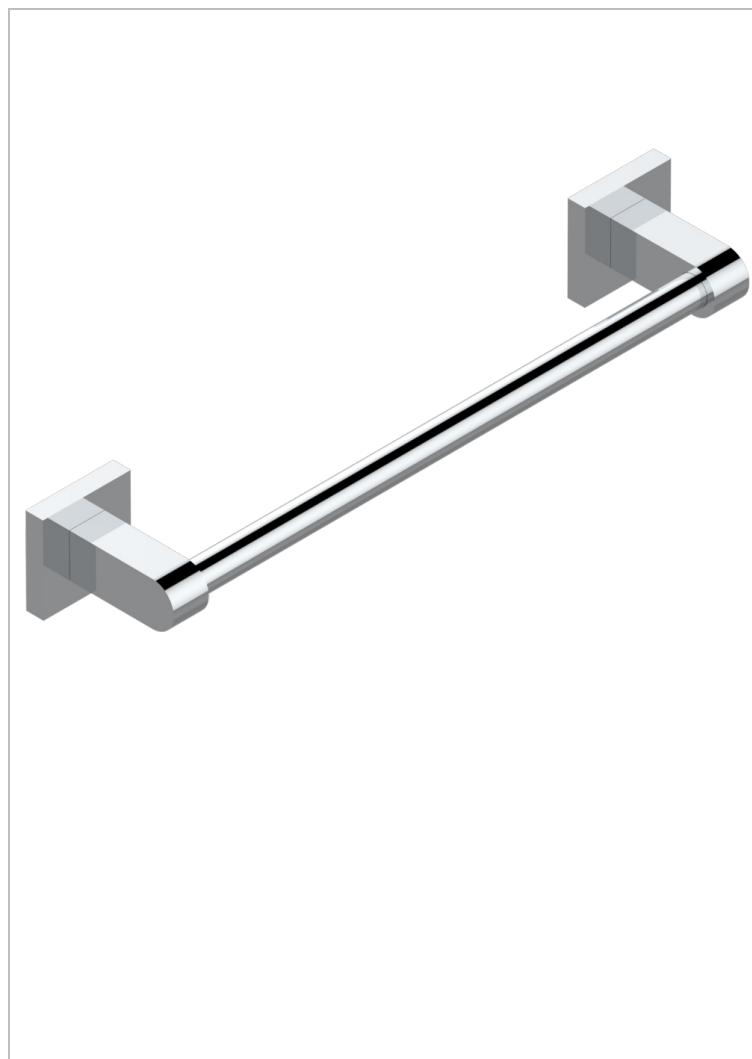

PROFIL BLACK ONYX WITH LEVER

A6P-514/30

Towel bar, 12" long

CHARACTERISTIC

- Profil Black Onyx with lever
- Towel bar, 12" long

AVAILABLE FINITIONS

Antique nickel - H28
Black ceram - D30
Blush PVD - H62
Brass color PVD - H49
Brown bronze color PVD - F33
Gold color PVD - H52

Graphite PVD - H64
Lacquered light bronze - D01
Matt Umber PVD - H67
Matt blush PVD - H60
Matt brass color PVD - H50
Matt brown bronze color PVD - F34

Matt chrome - C02
Matt gold - F07
Matt gold color PVD - H53
Matt graphite PVD - H65
Matt nickel (color finish) - C01
Matt nickel color PVD - H56

Nickel color PVD - H55
Polished chrome (color finish) - A02
Polished chrome / Polished gold (color finish) - G02
Polished gold (color finish) - F01
Polished nickel - B01
Soft gold - F30

Soft matt gold - F31
Umber PVD - H66
Varnished matt antique red copper (color finish) - H07