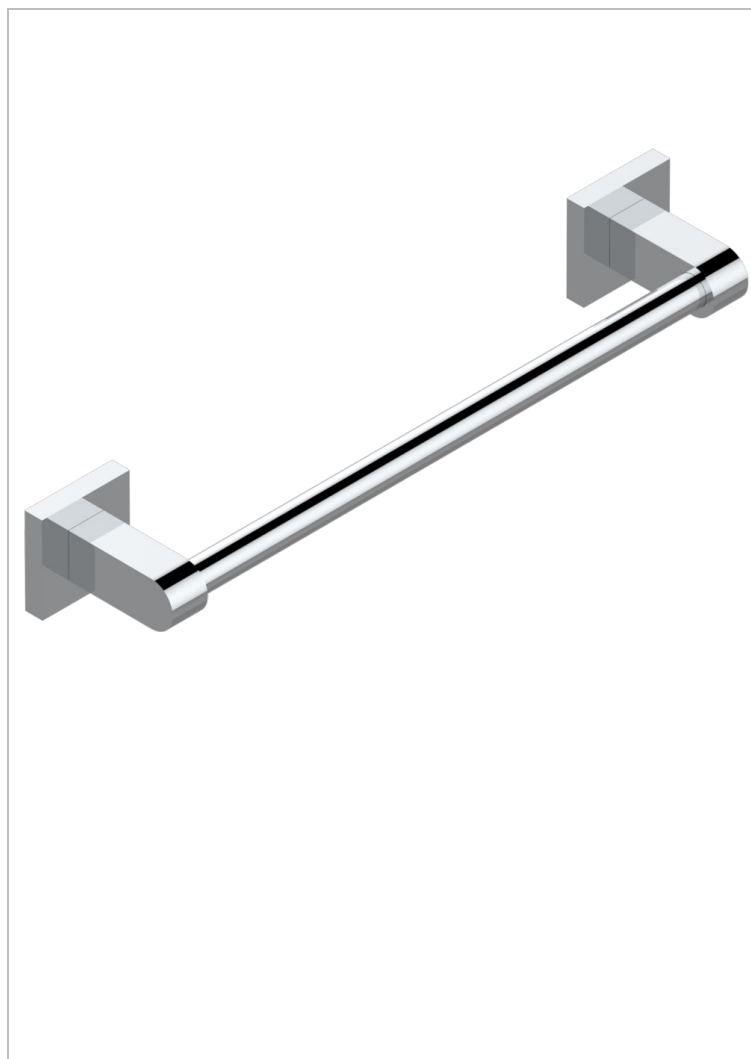

PROFIL BLACK ONYX WITH LEVER

A6P-514/30

Towel bar, 12" long

CHARACTERISTIC

- Profil Black Onyx with lever
- Towel bar, 12" long

AVAILABLE FINITIONS

Antique nickel - H28
Black ceram - D30
Blush PVD - H62
Brass color PVD - H49
Brown bronze color PVD - F33
Gold color PVD - H52

Graphite PVD - H64
Lacquered light bronze - D01
Matt Umber PVD - H67
Matt blush PVD - H60
Matt brass color PVD - H50
Matt brown bronze color PVD - F34

Matt chrome - C02
Matt gold - F07
Matt gold color PVD - H53
Matt graphite PVD - H65
Matt nickel (color finish) - C01
Matt nickel color PVD - H56

Nickel color PVD - H55
Polished chrome (color finish) - A02
Polished chrome / Polished gold (color finish) - G02
Polished gold (color finish) - F01
Polished nickel - B01
Soft gold - F30

Soft matt gold - F31
Umber PVD - H66
Varnished matt antique red copper (color finish) - H07