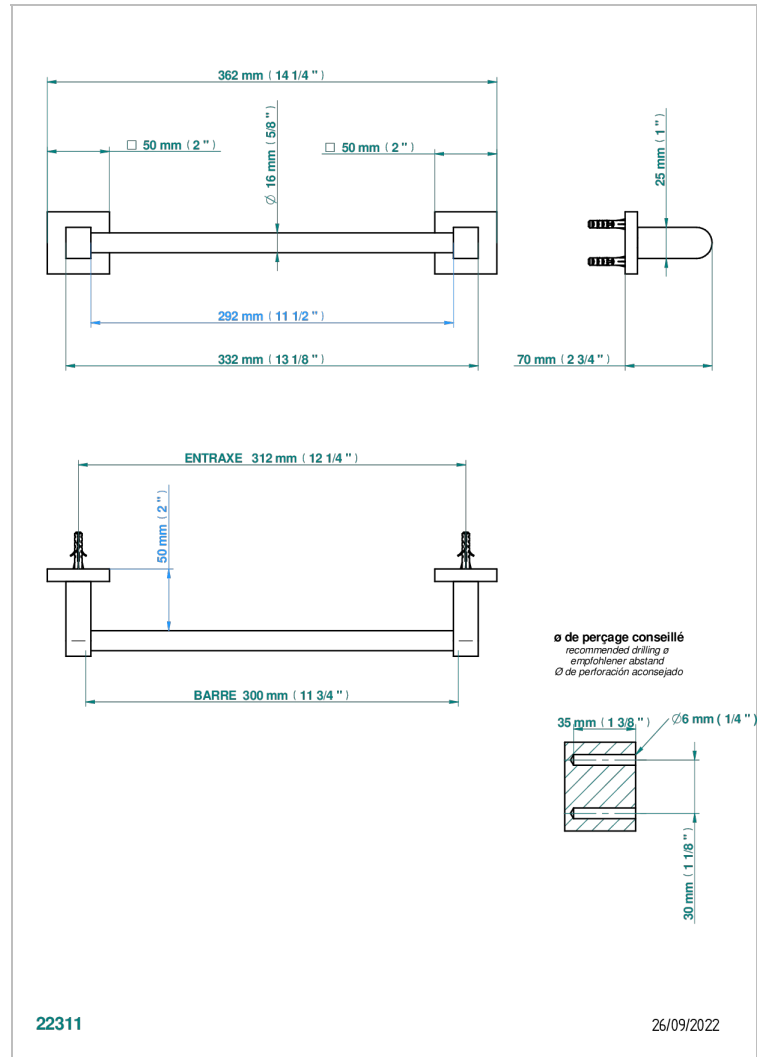

PROFIL BLACK ONYX

A6N-514/30

Towel bar, 12" long

CHARACTERISTIC

- Profil Black Onyx
- Towel bar, 12" long

AVAILABLE FINITIONS

Black ceram - D30
Blush PVD - H62
Brass color PVD - H49
Brown bronze color PVD - F33
Chrome polished - A02
Chrome polished / gold polished - G02