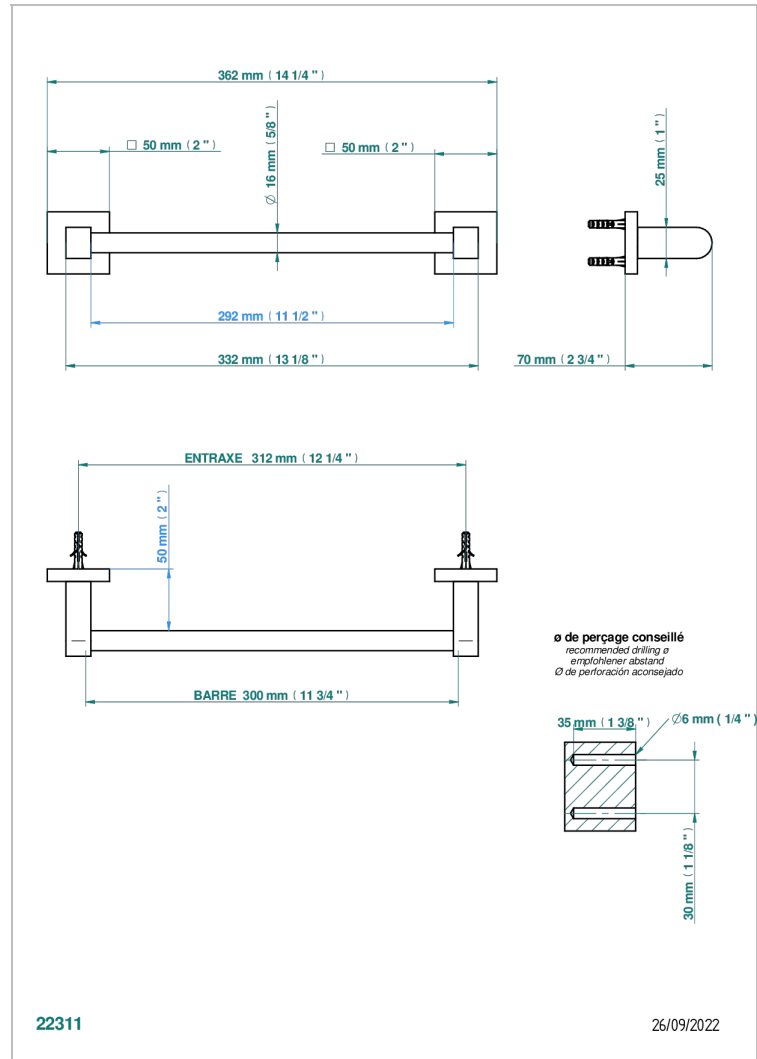

PROFIL BLACK ONYX

A6N-514/30

Towel bar, 12" long

CHARACTERISTIC

- Profil Black Onyx
- Towel bar, 12" long

AVAILABLE FINITIONS

Antique nickel - H28
Black ceram - D30
Blush PVD - H62
Brass color PVD - H49
Brown bronze color PVD - F33
Gold color PVD - H52