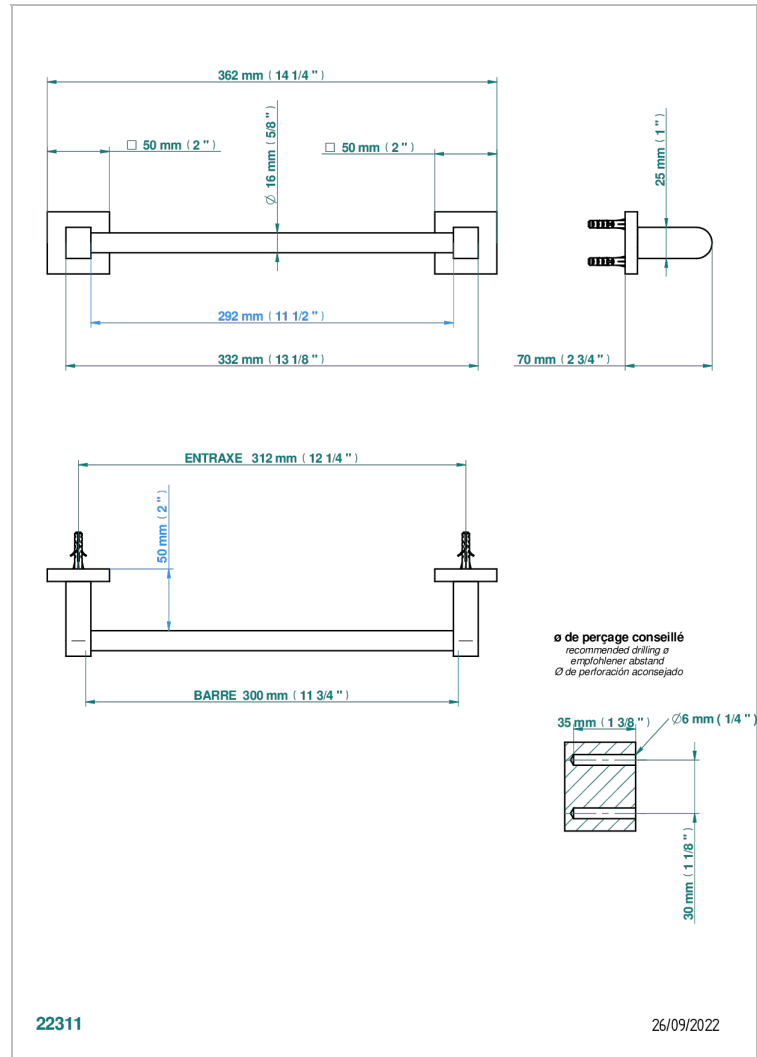

PROFIL BLACK ONYX

A6N-514/30

Towel bar, 12" long

CHARACTERISTIC

- Profil Black Onyx
- Towel bar, 12" long

AVAILABLE FINITIONS

Antique nickel - H28
Black ceram - D30
Blush PVD - H62
Brass color PVD - H49
Brown bronze color PVD - F33
Gold color PVD - H52