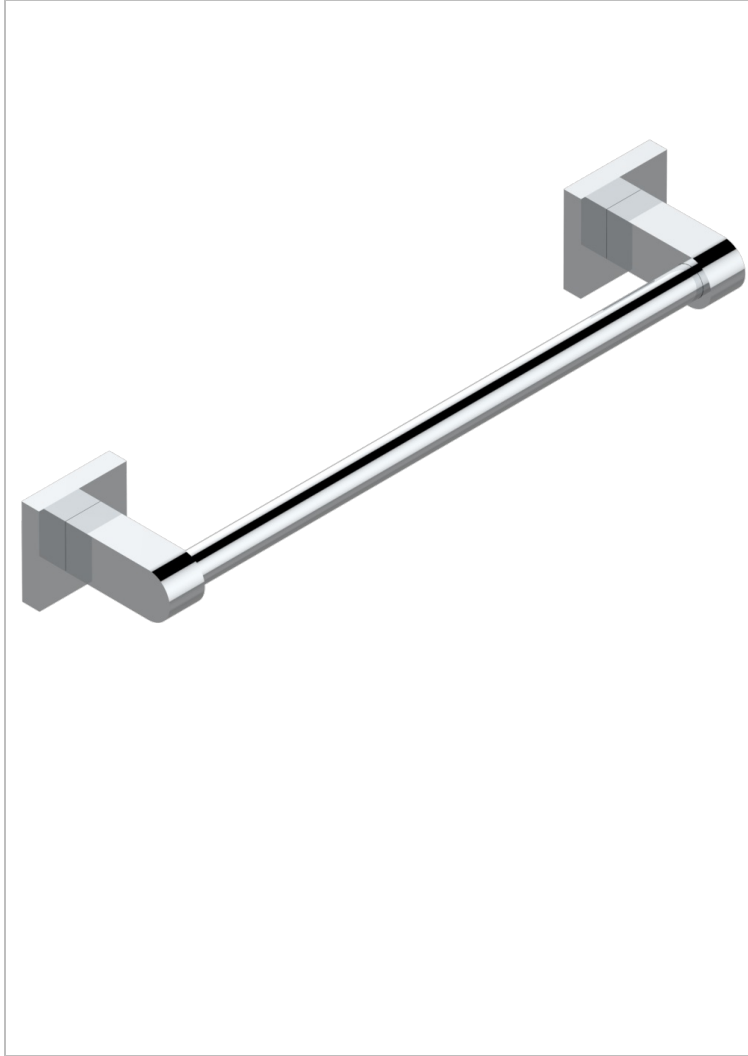

PROFIL LALIQUE CLEAR CRYSTAL WITH LEVER HANDLES

A6H-514/30

Towel bar, 12" long

22311

26/09/2022

CHARACTERISTIC

- Profil Laliqe Clear crystal with lever handles
- Towel bar, 12" long

AVAILABLE FINITIONS

Black ceram - D30
Blush PVD - H62
Brass color PVD - H49
Brown bronze color PVD - F33
Chrome polished - A02
Chrome polished / gold polished - G02

Copper antique matt, coated - H07
Gold color PVD - H52
Gold mat - F07
Gold polished - F01
Graphite PVD - H64
Light coated bronze - D01