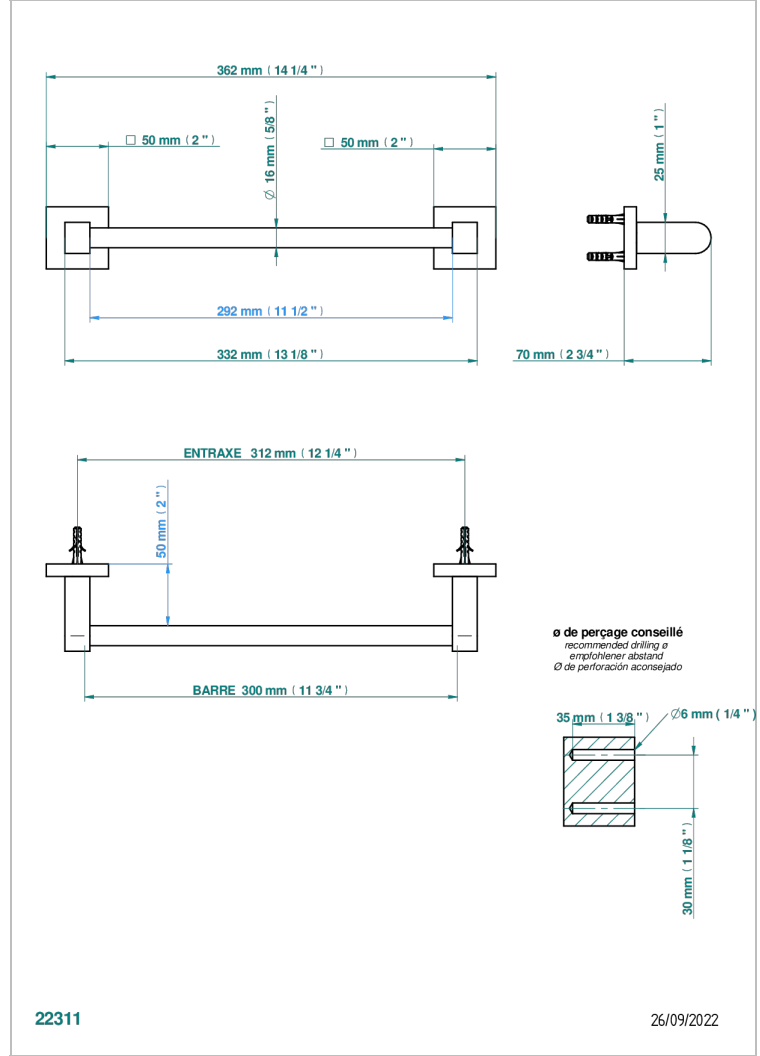

PROFIL LALIQUE CLEAR CRYSTAL WITH LEVER HANDLES

A6H-514/30

Towel bar, 12" long

22311

26/09/2022

CHARACTERISTIC

- Profil Laliqe Clear crystal with lever handles
- Towel bar, 12" long

AVAILABLE FINITIONS