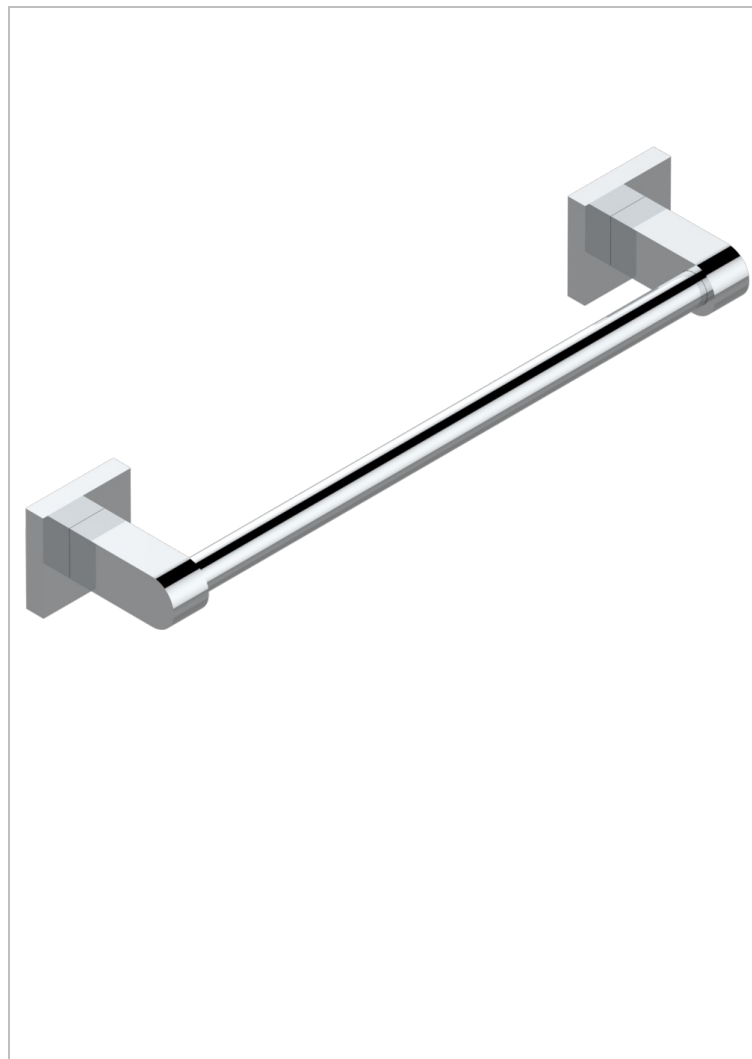

PROFIL LALIQUE CLEAR CRYSTAL WITH LEVER

A6H-514/30

Towel bar, 12" long

CHARACTERISTIC

- Profil Laliq Clear crystal with lever
- Towel bar, 12" long

AVAILABLE FINITIONS

Antique nickel - H28
Black ceram - D30
Blush PVD - H62
Brass color PVD - H49
Brown bronze color PVD - F33
Gold color PVD - H52

Graphite PVD - H64
Lacquered light bronze - D01
Matt Umber PVD - H67
Matt blush PVD - H60
Matt brass color PVD - H50
Matt brown bronze color PVD - F34

Matt chrome - C02
Matt gold - F07
Matt gold color PVD - H53
Matt graphite PVD - H65
Matt nickel (color finish) - C01
Matt nickel color PVD - H56

Nickel color PVD - H55
Polished chrome (color finish) - A02
Polished chrome / Polished gold (color finish) - G02
Polished gold (color finish) - F01
Polished nickel - B01
Soft gold - F30

Soft matt gold - F31
Umber PVD - H66
Varnished matt antique red copper (color finish) - H07