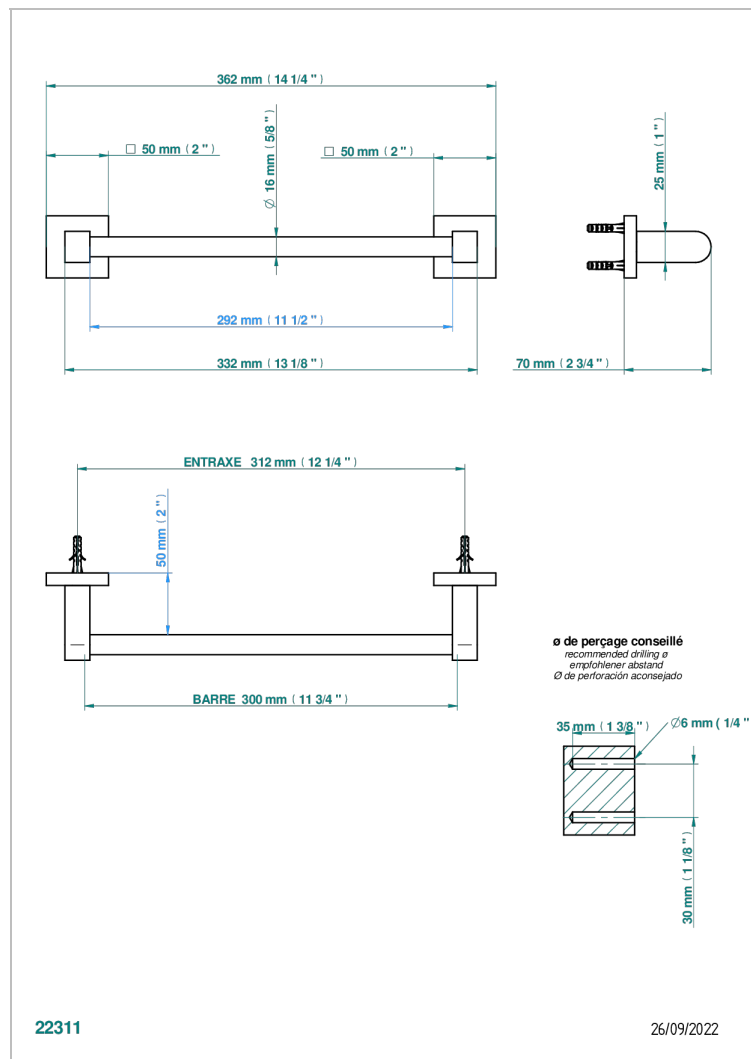

PROFIL LALIQUE CLEAR CRYSTAL WITH LEVER

A6H-514/30

Towel bar, 12" long

CHARACTERISTIC

- Profil Laliq Clear crystal with lever
- Towel bar, 12" long

AVAILABLE FINITIONS

Antique nickel - H28
Black ceram - D30
Blush PVD - H62
Brass color PVD - H49
Brown bronze color PVD - F33
Gold color PVD - H52