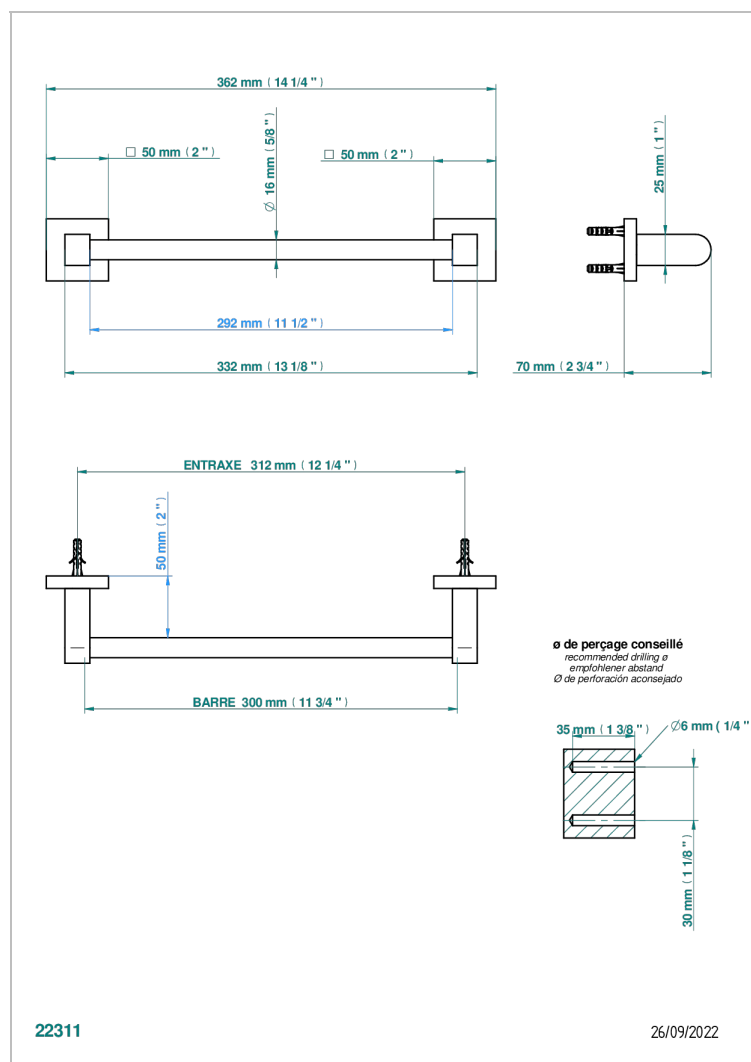

PROFIL LALIQUE CLEAR CRYSTAL

A6G-514/30

Towel bar, 12" long

CHARACTERISTIC

- Profil Laliq Clear crystal
- Towel bar, 12" long

AVAILABLE FINITIONS

Antique nickel - H28
Black ceram - D30
Blush PVD - H62
Brass color PVD - H49
Brown bronze color PVD - F33
Gold color PVD - H52