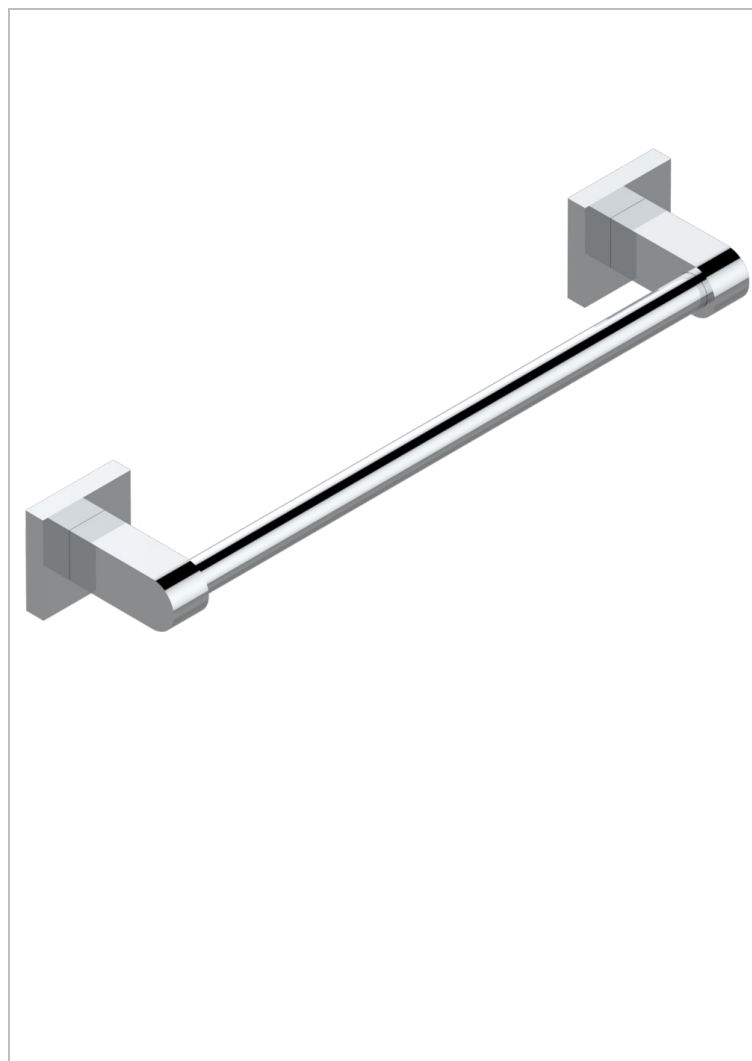

PROFIL LALIQUE CLEAR CRYSTAL

A6G-514/30

Towel bar, 12" long

CHARACTERISTIC

- Profil Laliq Clear crystal
- Towel bar, 12" long

AVAILABLE FINITIONS

Antique nickel - H28
Black ceram - D30
Blush PVD - H62
Brass color PVD - H49
Brown bronze color PVD - F33
Gold color PVD - H52

Graphite PVD - H64
Lacquered light bronze - D01
Matt Umber PVD - H67
Matt blush PVD - H60
Matt brass color PVD - H50
Matt brown bronze color PVD - F34

Matt chrome - C02
Matt gold - F07
Matt gold color PVD - H53
Matt graphite PVD - H65
Matt nickel (color finish) - C01
Matt nickel color PVD - H56

Nickel color PVD - H55
Polished chrome (color finish) - A02
Polished chrome / Polished gold (color finish) - G02
Polished gold (color finish) - F01
Polished nickel - B01
Soft gold - F30

Soft matt gold - F31
Umber PVD - H66
Varnished matt antique red copper (color finish) - H07