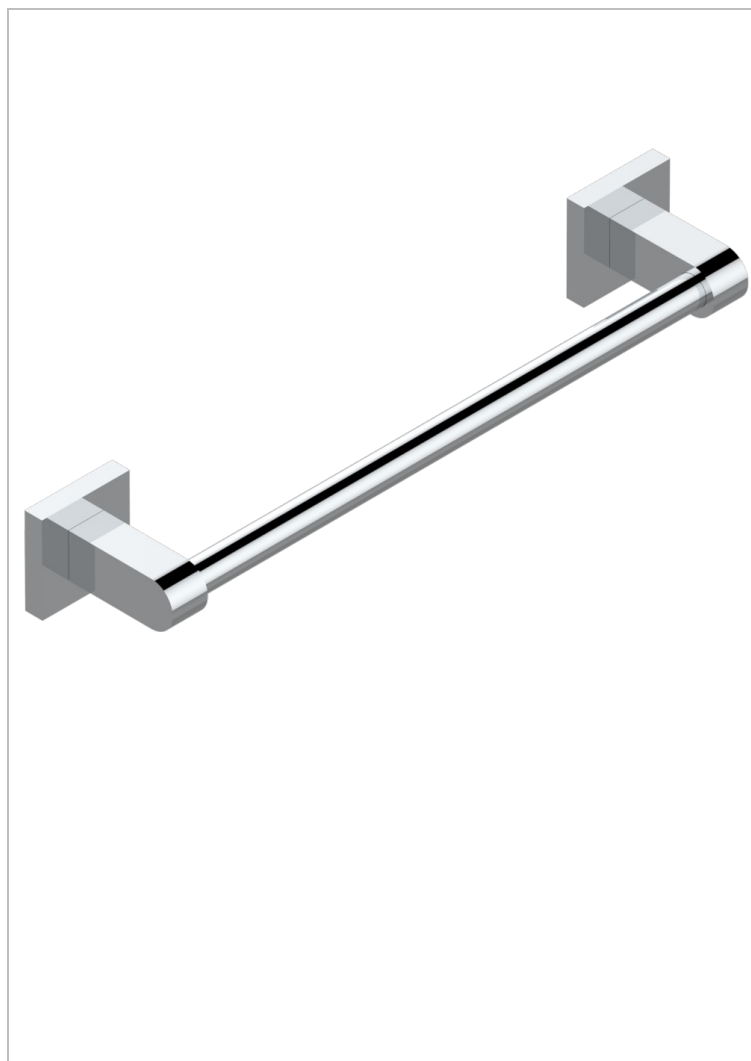

PROFIL LALIQUE CLEAR CRYSTAL

A6G-514/30

Towel bar, 12" long

CHARACTERISTIC

- Profil Laliq Clear crystal
- Towel bar, 12" long

AVAILABLE FINITIONS

Antique nickel - H28
Black ceram - D30
Blush PVD - H62
Brass color PVD - H49
Brown bronze color PVD - F33
Gold color PVD - H52

Graphite PVD - H64
Lacquered light bronze - D01
Matt Umber PVD - H67
Matt blush PVD - H60
Matt brass color PVD - H50
Matt brown bronze color PVD - F34

Matt chrome - C02
Matt gold - F07
Matt gold color PVD - H53
Matt graphite PVD - H65
Matt nickel (color finish) - C01
Matt nickel color PVD - H56

Nickel color PVD - H55
Polished chrome (color finish) - A02
Polished chrome / Polished gold (color finish) - G02
Polished gold (color finish) - F01
Polished nickel - B01
Soft gold - F30

Soft matt gold - F31
Umber PVD - H66
Varnished matt antique red copper (color finish) - H07