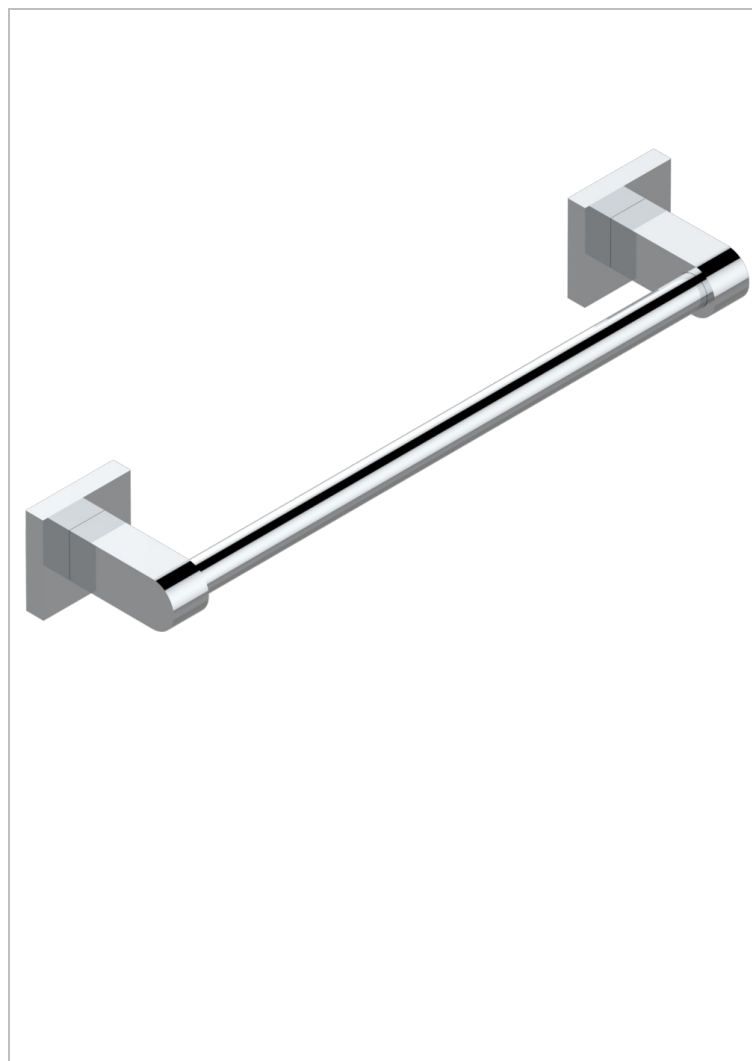

# PROFIL LALIQUE CLEAR CRYSTAL

A6G-514/30

Towel bar, 12" long

## CHARACTERISTIC

- Profil Laliq Clear crystal
- Towel bar, 12" long

## AVAILABLE FINITIONS

Antique nickel - H28  
Black ceram - D30  
Blush PVD - H62  
Brass color PVD - H49  
Brown bronze color PVD - F33  
Gold color PVD - H52

Graphite PVD - H64  
Lacquered light bronze - D01  
Matt Umber PVD - H67  
Matt blush PVD - H60  
Matt brass color PVD - H50  
Matt brown bronze color PVD - F34