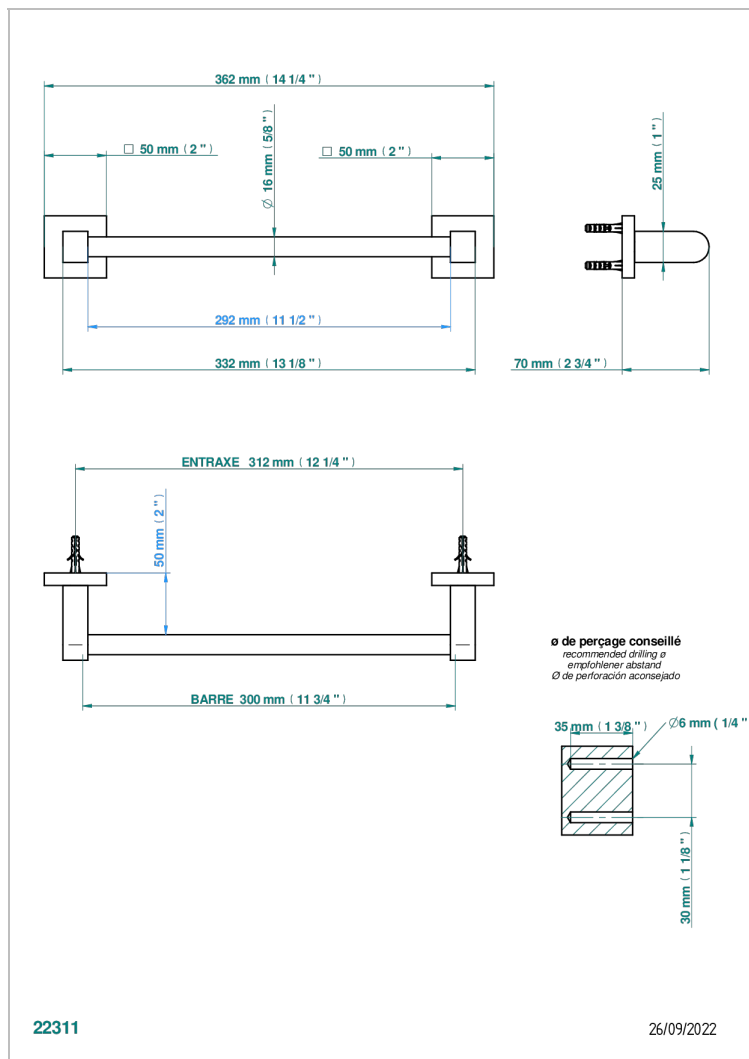

# PROFIL METAL WITH LEVER HANDLES

A6B-514/30

Towel bar, 12" long

## CHARACTERISTIC

- Profil Metal with lever handles
- Towel bar, 12" long