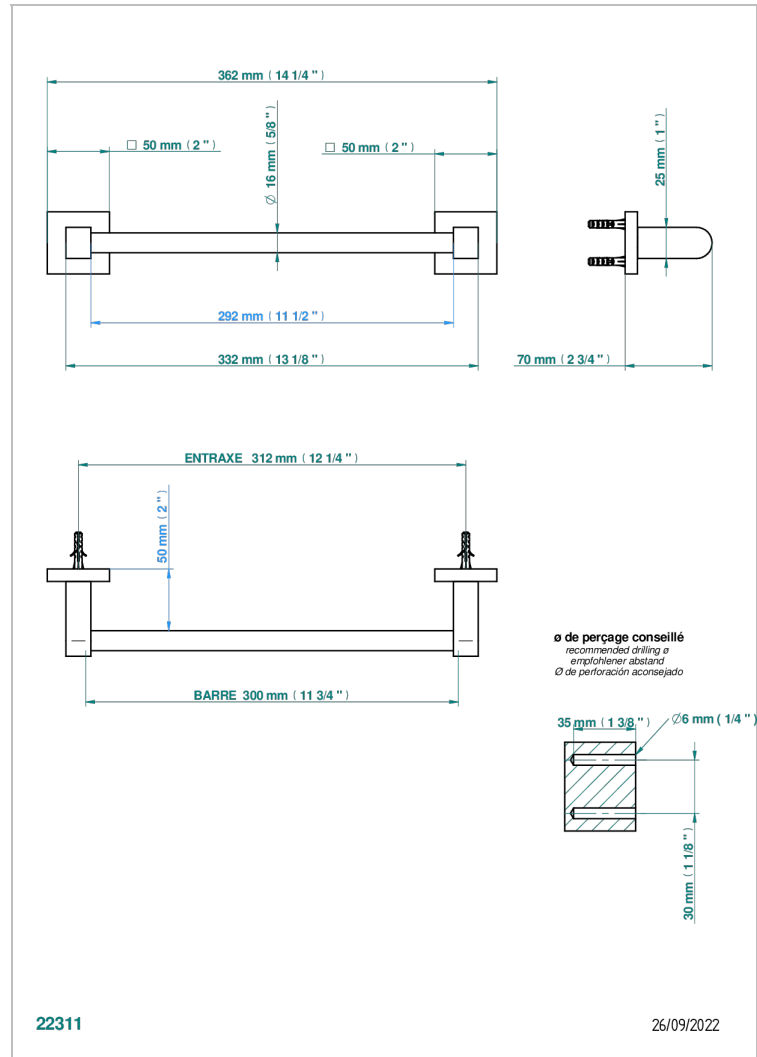

# PROFIL METAL WITH LEVER

A6B-514/30

Towel bar, 12" long

## CHARACTERISTIC

- Profil Metal with lever
- Towel bar, 12" long