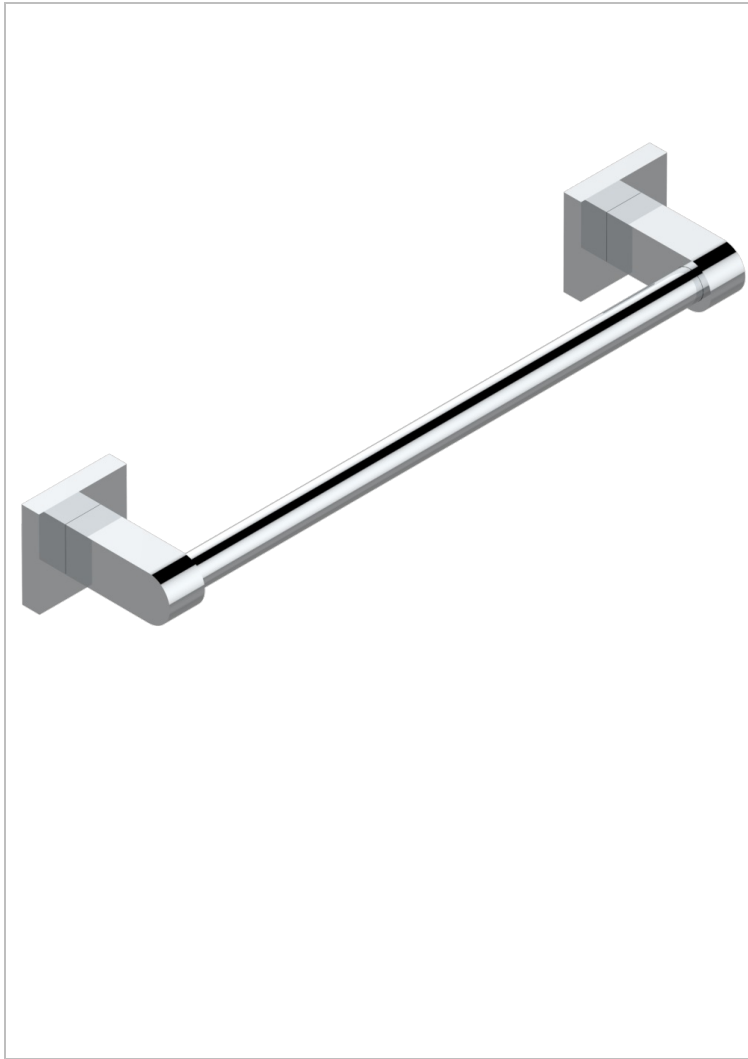

# PROFIL METAL WITH LEVER

A6B-514/30

Towel bar, 12" long

## CHARACTERISTIC

- Profil Metal with lever
- Towel bar, 12" long

## AVAILABLE FINITIONS

Antique nickel - H28  
Black ceram - D30  
Blush PVD - H62  
Brass color PVD - H49  
Brown bronze color PVD - F33  
Gold color PVD - H52

Graphite PVD - H64  
Lacquered light bronze - D01  
Matt Umber PVD - H67  
Matt blush PVD - H60  
Matt brass color PVD - H50  
Matt brown bronze color PVD - F34