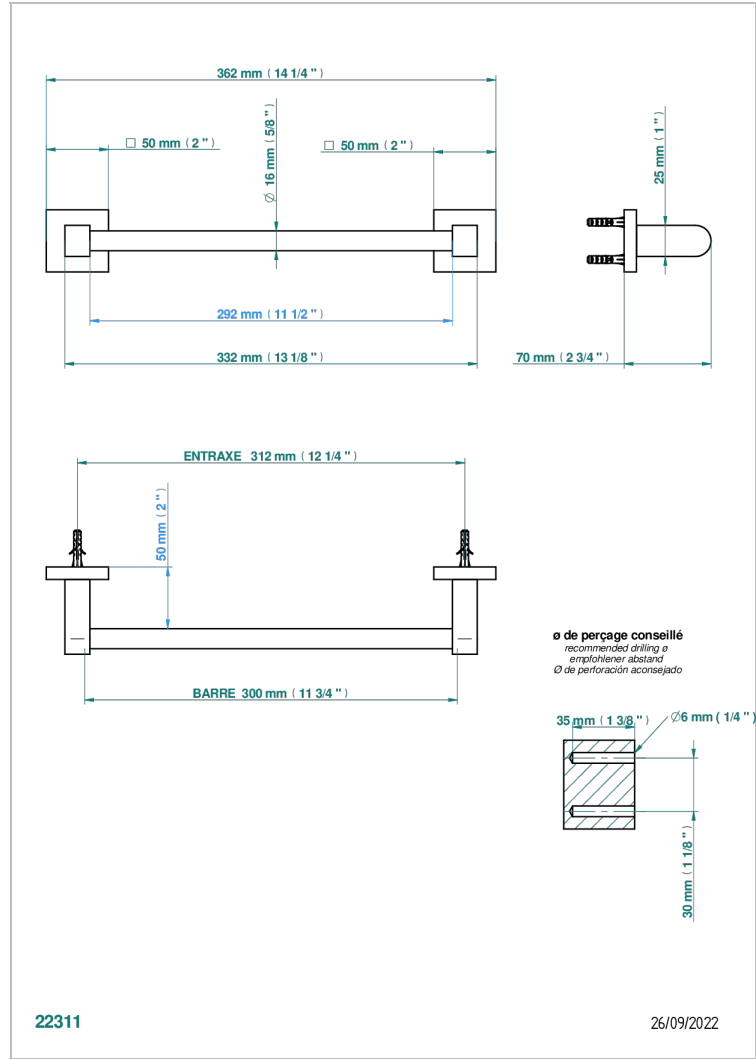

# PROFIL METAL WITH LEVER

A6B-514/30

Towel bar, 12" long

## CHARACTERISTIC

- Profil Metal with lever
- Towel bar, 12" long