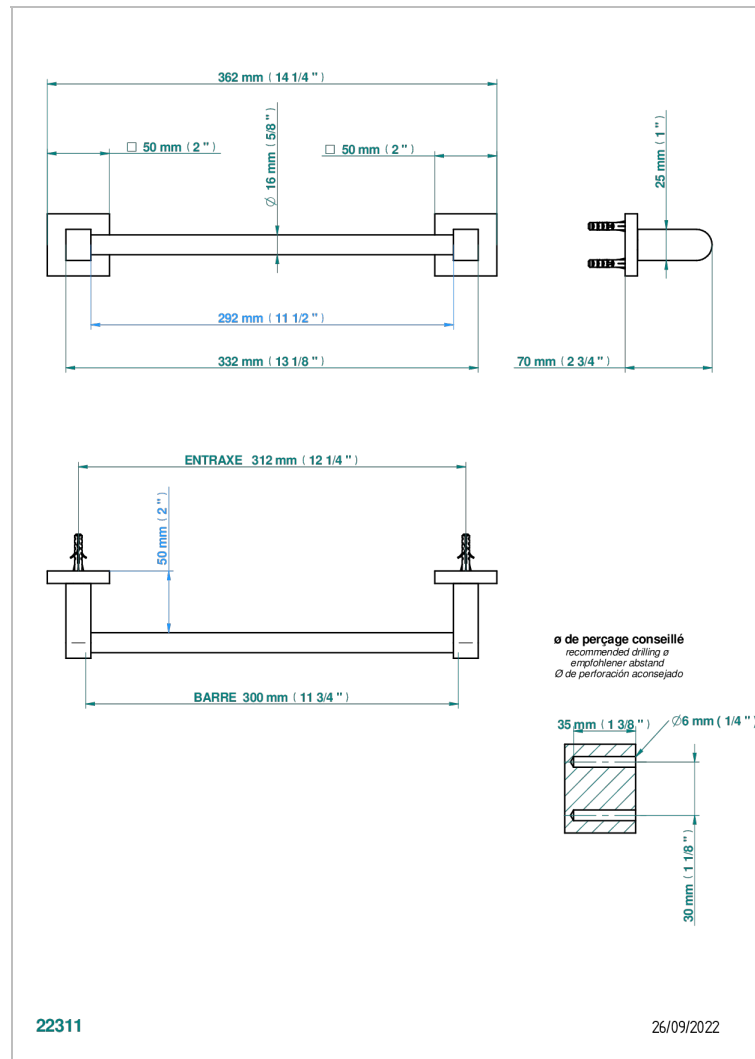

PROFIL METAL

A6A-514/30

Towel bar, 12" long

CHARACTERISTIC

- Profil Metal
- Towel bar, 12" long

AVAILABLE FINITIONS

Black ceram - D30
Blush PVD - H62
Brass color PVD - H49
Brown bronze color PVD - F33
Chrome polished - A02
Chrome polished / gold polished - G02