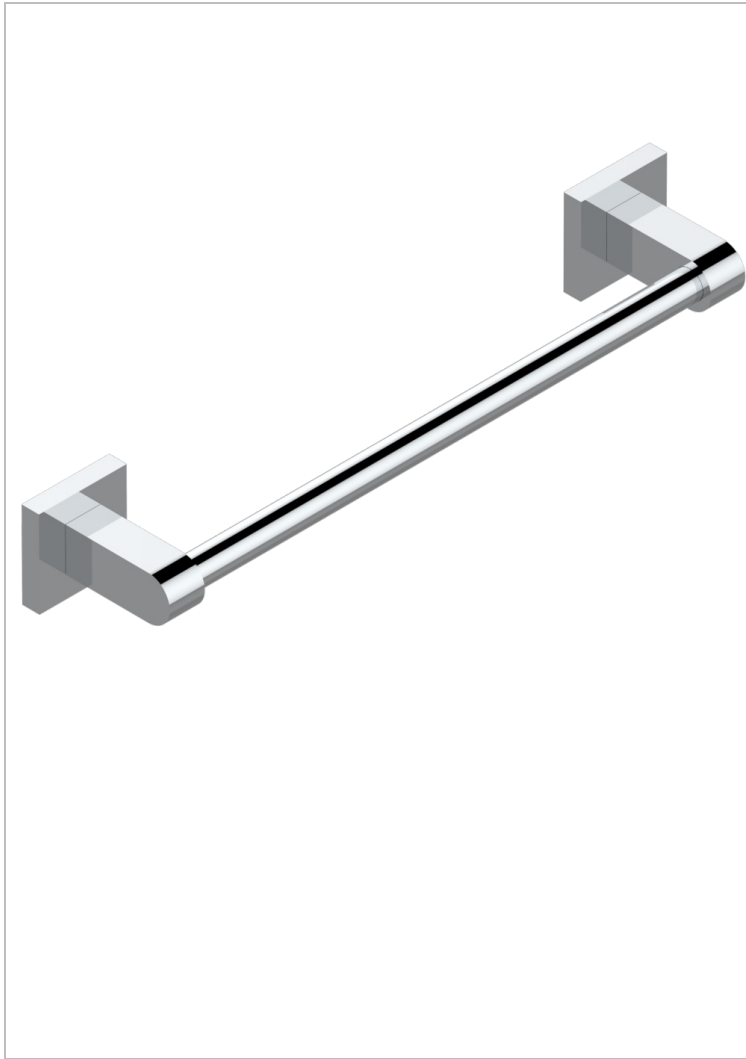

# PROFIL METAL

A6A-514/30

Towel bar, 12" long

## CHARACTERISTIC

- Profil Metal
- Towel bar, 12" long

## AVAILABLE FINITIONS

Antique nickel - H28  
Black ceram - D30  
Blush PVD - H62  
Brass color PVD - H49  
Brown bronze color PVD - F33  
Gold color PVD - H52

Graphite PVD - H64  
Lacquered light bronze - D01  
Matt Umber PVD - H67  
Matt blush PVD - H60  
Matt brass color PVD - H50  
Matt brown bronze color PVD - F34