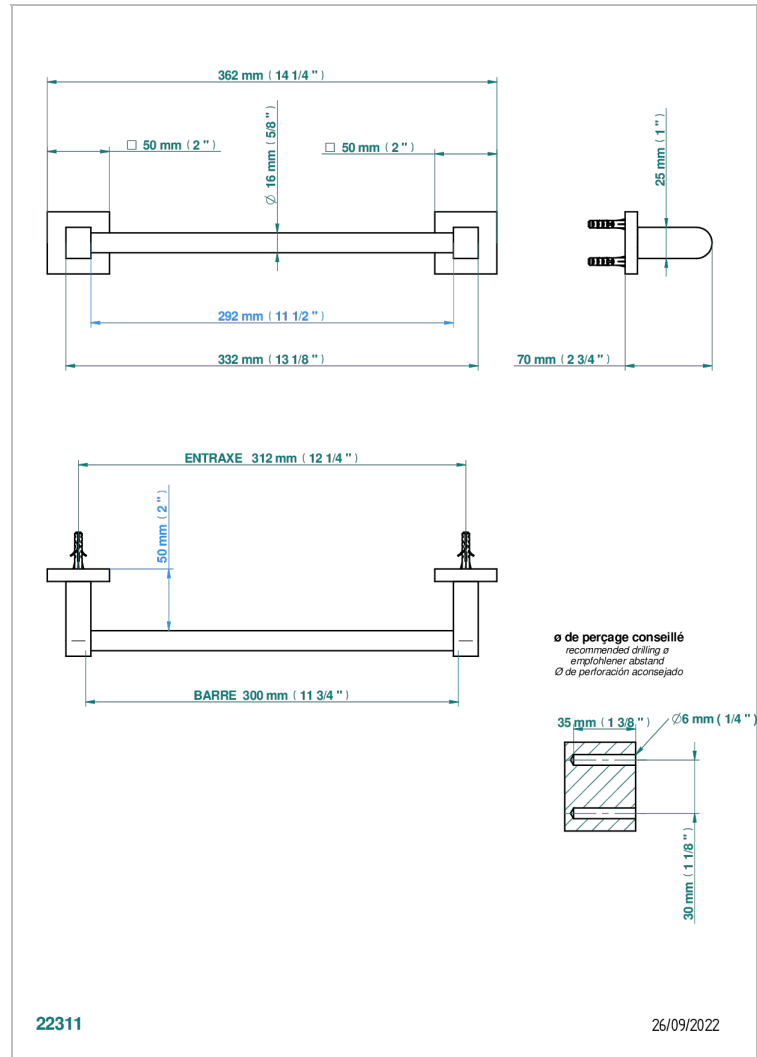

PROFIL METAL

A6A-514/30

Towel bar, 12" long

CHARACTERISTIC

- Profil Metal
- Towel bar, 12" long

AVAILABLE FINITIONS

Antique nickel - H28
Black ceram - D30
Blush PVD - H62
Brass color PVD - H49
Brown bronze color PVD - F33
Gold color PVD - H52