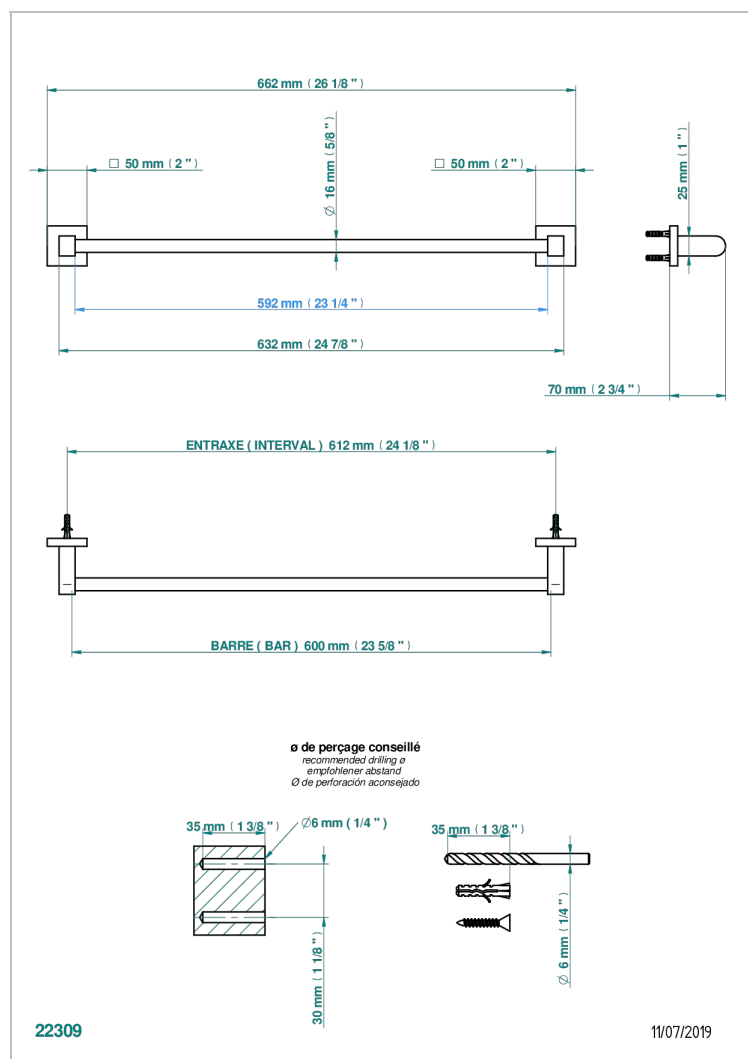

PROFIL BLACK ONYX WITH LEVER HANDLES

A6P-514/60

Towel bar, 24" long

CHARACTERISTIC

- Profil Black Onyx with lever handles
- Towel bar, 24" long

AVAILABLE FINITIONS

Black ceram - D30
Blush PVD - H62
Brass color PVD - H49
Brown bronze color PVD - F33
Chrome polished - A02
Chrome polished / gold polished - G02