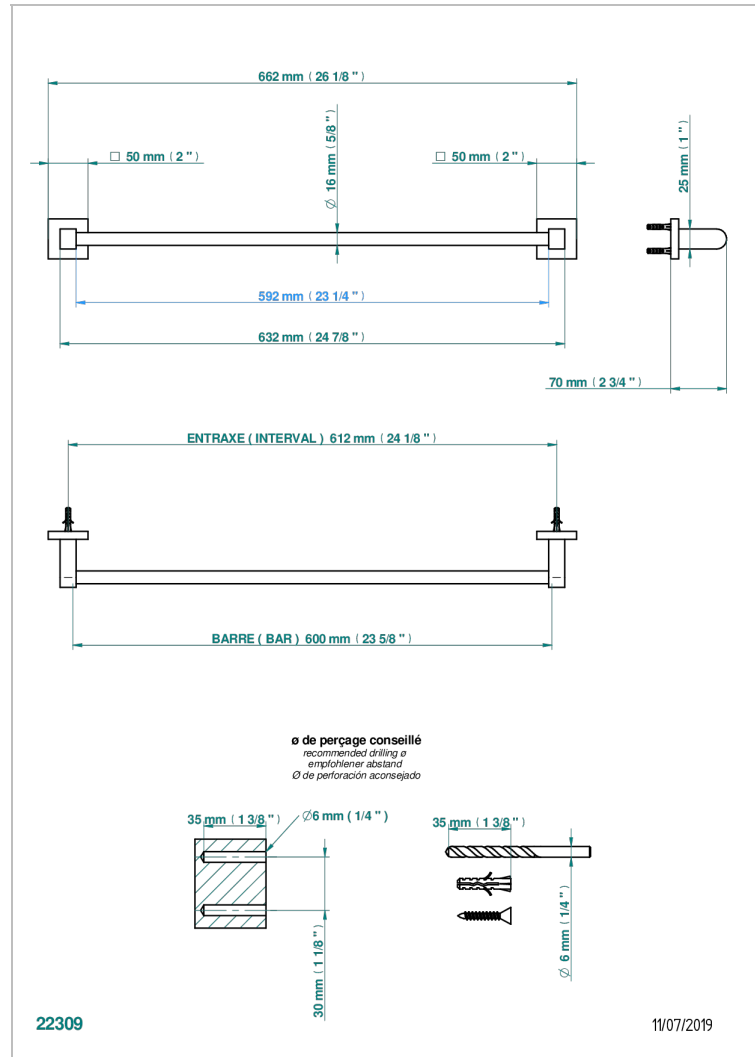

# PROFIL BLACK ONYX WITH LEVER

A6P-514/60

Single towel rail, fixed rail, length: 600 mm

## CHARACTERISTIC

- Profil Black Onyx with lever
- Single towel rail, fixed rail, length: 600 mm